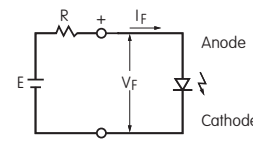

$$R = \frac{E - V_F}{I_F}$$

Where: R = Resistor Value (Ohms)
E = Source Voltage (V)
V_F = Forward Voltage (V)
I_F = Forward Current (A)

Effective Date

Changes to AT631B Super Bright White LEDs will be effective April 2016.

NIKK
SWITCHES

<http://www.nkkswitches.com> • 1.877.2BUYNKK (228.9655)

7850 East Gelding Drive • Scottsdale, AZ 85260 • Telephone 480.991.0942 • Fax 480.998.1435