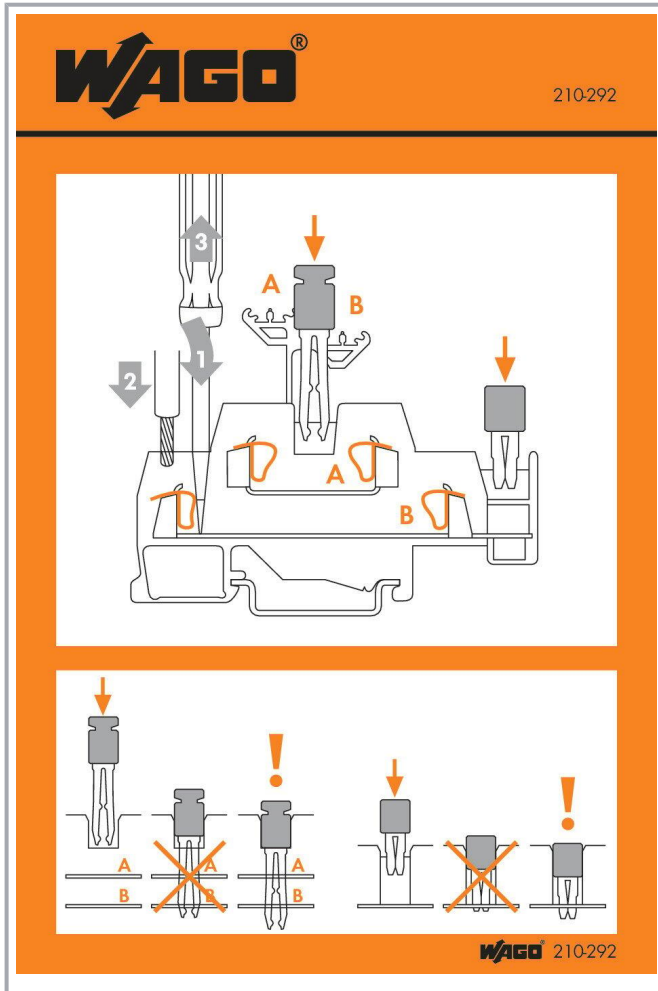

Data sheet | Item number: 210-292

Stickers for operating instructions; for double- and triple-deck terminal blocks; 280 and 281 Series

www.wago.com/210-292

Data

Material Data

Weight 1.8 g

Commercial data

Product Group 2 (Terminal Block Accessories)