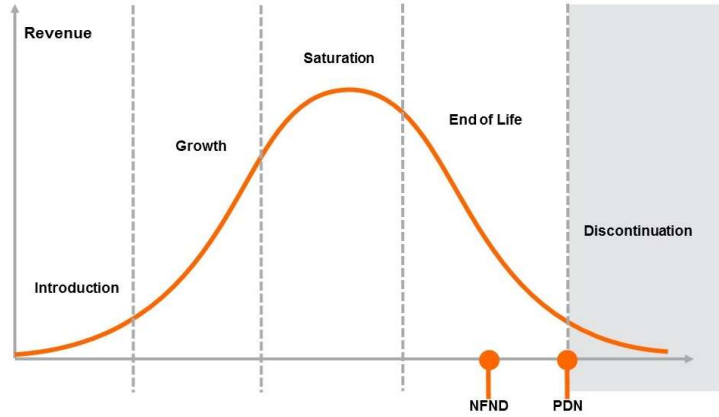

Light is OSRAM

Product Or Individual Q-Code Discontinuation (acc. JEDEC J-STD-048)
OS-PDN-2022-038

01 April 2022

Last order: 15.4.2022
Last delivery: 15.10.2022

Please direct your feedback to your local Sales office.