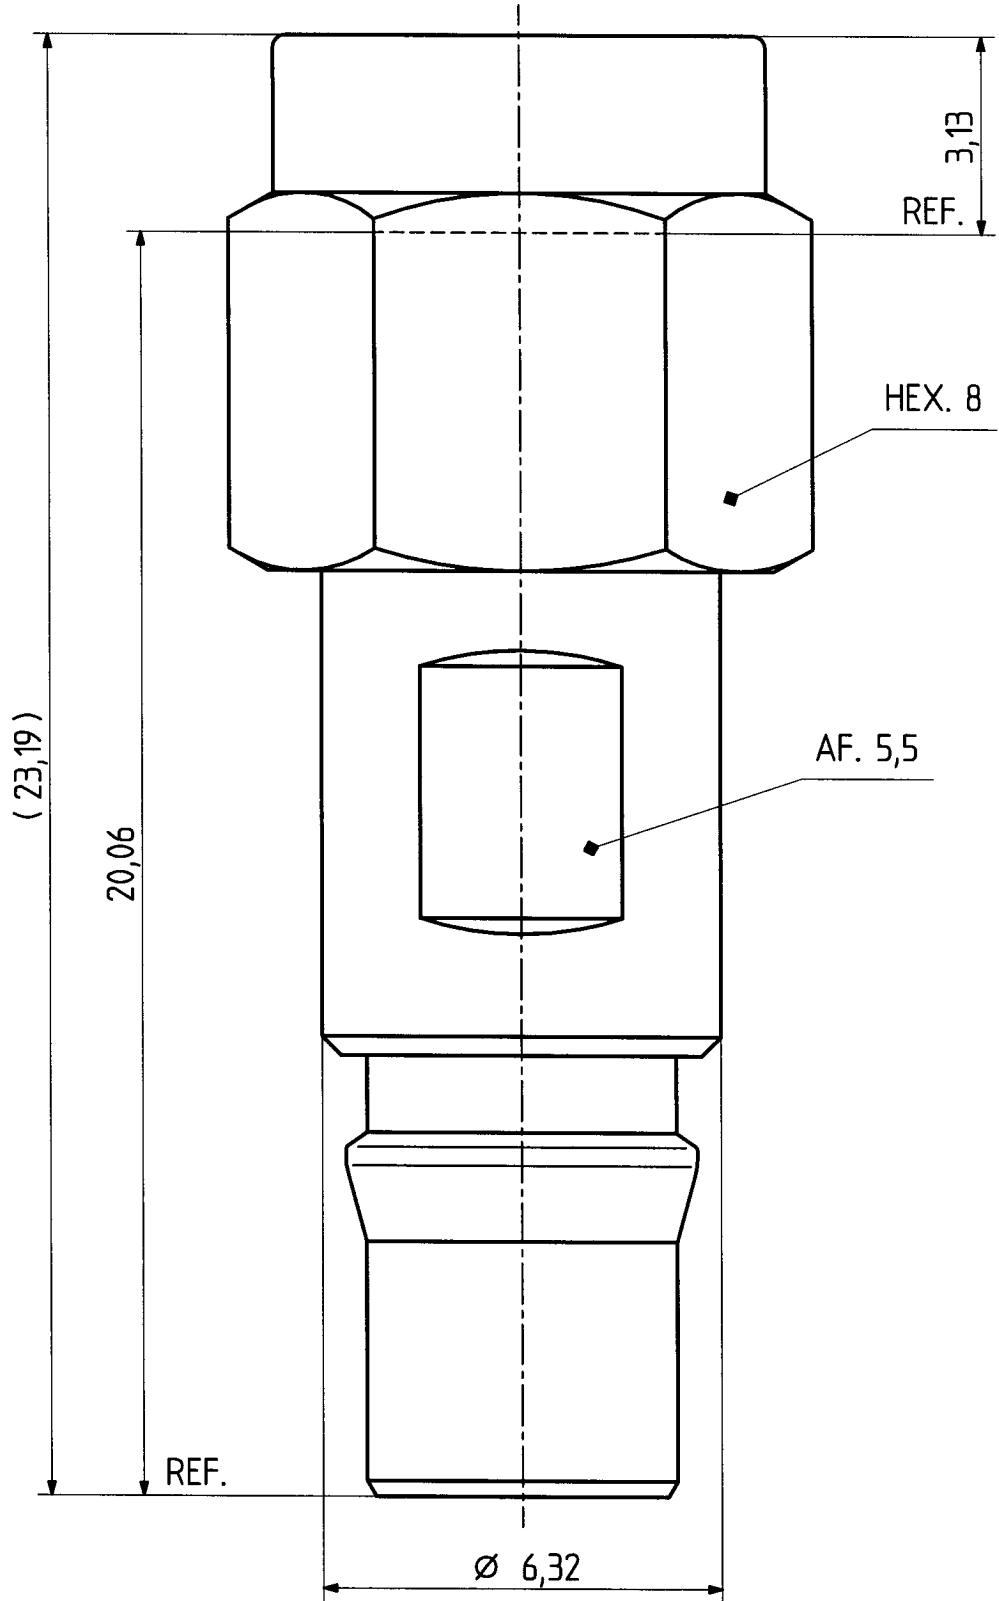

	date	sign
drawn	06.05.03	4885/Sas
checked	6.5.03	4727/ym
approved	6.5.03	4727/ym

H+S 701 4.4.8.05

scale

9 : 1

HUBER + SUHNER
CH-ITC-RBS-CON

dimensions in mm

drawing number

4.13.35642