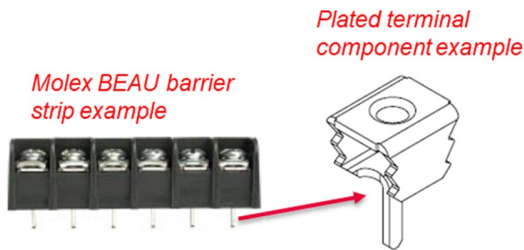

Product Change Notification (PCN)

PCN Number Date Issued

Reason for Change

Change Type Description

Assessment of Change

Internal Molex Qualification Date

Sample Availability Date (Changed Part)

Planned Implementation Date

Method of Identifying Change

RELEASED

Before Change

After Change

Overview

- Molex is changing the existing plating type of some BEAU barrier strip product series from Bright Tin over a Copper substrate to Matte Tin over a Nickel substrate. Matte Tin over Nickel is known in the interconnect industry of providing better resistance to plating surface oxidation while in storage as well as resistance to the Tin Whisker phenomenon.
- Product Impact
  - Product enhancement for our valued customers
  - No impact to fit, form or function"
- Part Number Impact
  - see attached impacted parts list
- Qualification Reports and samples available upon request after the date shown above