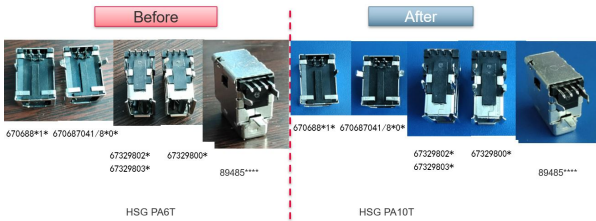

Product Change Notification (PCN)

PCN Number Date Issued

Reason for Change

Change Type Description

Assessment of Change

Internal Molex Qualification Date

Sample Availability Date (Changed Part)

Planned Implementation Date

Method of Identifying Change

RELEASED

Before Change

- Due to the resin PA6T global shortage, In order to avoid production line shutdown, We plan to add new resin option PA10T, The surface status as below picture

After Change

Overview

- Due to the resin PA6T global shortage, In order to avoid production line shutdown, We plan to add new resin option PA10T, The reason of choosing PA10T as below:
  1. After the technical parameters compared of PA6T and PA10T, the properties of plastic materials of PA10T is enough to replace and meet the functional application of USB series;
  2. The appearance and performance will not be affected for use PA10T.

- **Product Impact**
  It has no impact to fit, and function

- **Part Number Impact**
  See attached list:

670687041	673298000	894853002
670688004	673298001	894855000
670688003	673298002	894858001
670688010	673298003	894858002
670688011	673298003	894858003
670688100		894858201
670688110		

- **Qualification Reports and samples available upon request after the date**