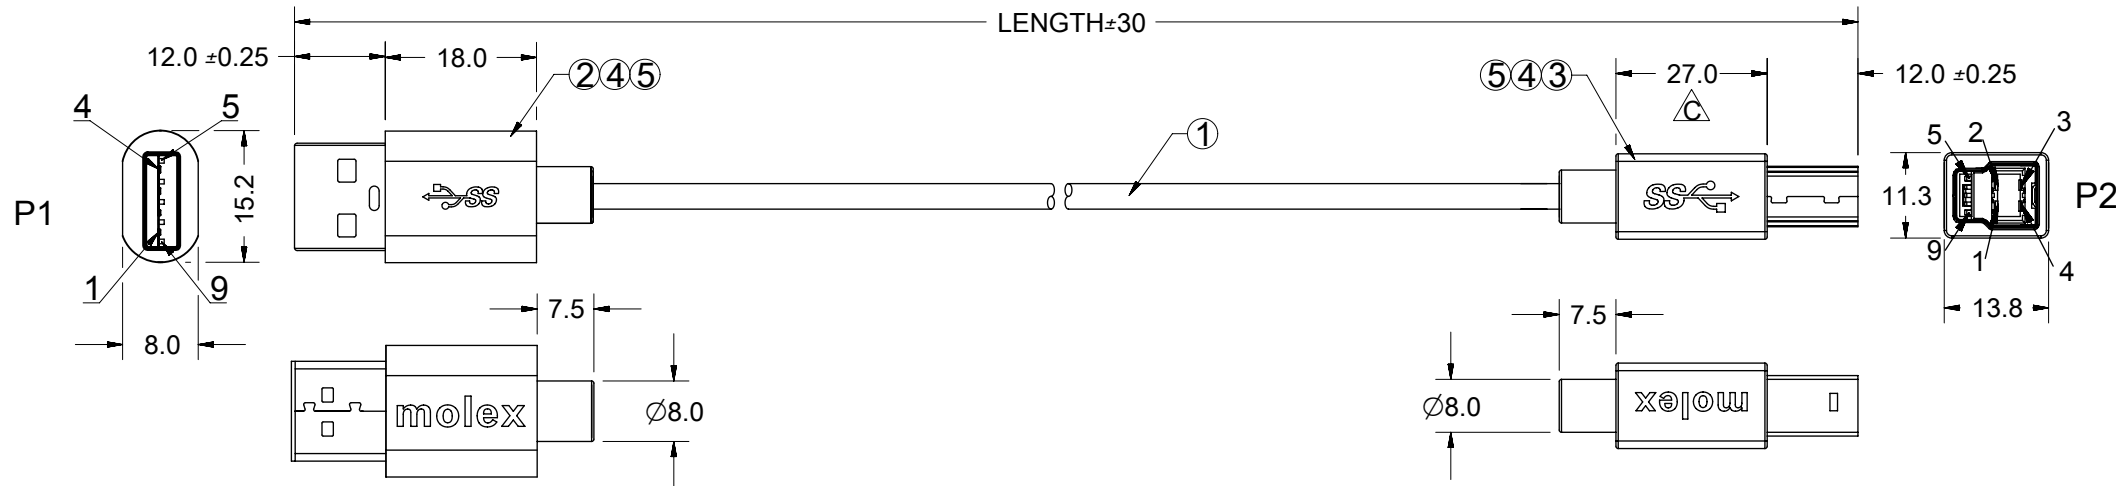

REVISIONS				
EC NO	DATE	REV	DESCRIPTION	CHANGER
CY18-6215	2018/11/05	B	CHANGE P1 OVERMOLD SHAPE	CISSY
CY19-5187	2019/3/15	C	CHANGE TYPE B LENGTH TO 27.0 FROM 20.0	CISSY
CY19-5238	2019/4/8	D	CHANGE CABLE OD FROM 4.5 TO 5.5	CISSY
CY19-5490	2019/6/17	E	DELETE NOTE 3.3	CISSY

PART NO.	LENGTH	DESCRIPTION	RAW CABLE OD
687890038	L=1000MM	USB3.0 A to USB3.0 B L=1M	30+30+24,OD5.5MM
687890039	L=1500MM	USB3.0 A to USB3.0 B L=1.5M	28+28+22,OD5.5MM
687890040	L=2000MM	USB3.0 A to USB3.0 B L=2M	28+28+22,OD5.5MM

- NOTE:
- OVERMOLDING SPECIFICATION:
 - INNER MOLDING: PE RESIN
 - OUTER MOLDING: PVC RESIN
 - APPLICATION CONDITION
 - WORKING TEMPERATURE: 0°--- +50°
 - STORAGE TEMPERATURE: -20°--- +60°
 - ELECTRICAL PERFORMACNE
 - CURRENT RATING:1.8A FOR POWER WIRE/ 0.25A FOR SIGNAL WIRE
 - VOLTAGE RATING:30V AC
 - THIS PRODUCT MUST MEET THE EU RoHS CHEMICAL SUBSTANCES SPECIFICATION FOR PRODUCTS (2011/65/EU).

SYMBOLS THIS DRAWING CONTAINS INFORMATION THAT IS PROPRIETARY TO MOLEX ELECTRONIC TECHNOLOGIES, LLC AND SHOULD NOT BE USED WITHOUT WRITTEN PERMISSION DIMENSION UNITS: mm SCALE: 1:1 CURRENT REV DESC: EC NO: 619268 DRWN: ZZXIAN 2019/06/17 CHK'D: CWANG49 2019/06/19 APPR: LHLIU 2019/06/19 INITIAL REVISION: DRWN: ZZXIAN 2018/08/16 APPR: LHLIU 2018/09/14	molex USB3.0 A TO USB3.0 B	
	PRODUCT CUSTOMER DRAWING DOCUMENT NUMBER: 2012410607 DOC TYPE: PSD DOC PART: 000 REVISION: E	
DRAFT WHERE APPLICABLE MUST REMAIN WITHIN DIMENSIONS THIRD ANGLE PROJECTION DRAWING: A4-SIZE SERIES: 201241 MATERIAL NUMBER: SEE TABLE CUSTOMER: GENERAL MARKET SHEET NUMBER: 1 OF 1		