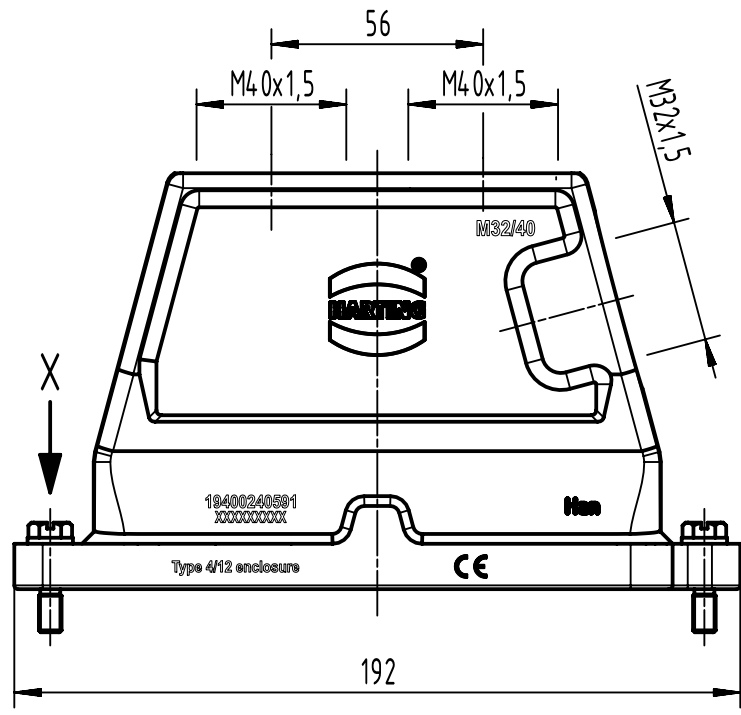

1 2 3 4 5 6

A
B
C
D

Coating	A=	mm ²	V=	mm ³	m=	g	Mat.
	All Dimensions in mm Original Size DIN A4		Scale 1:2	Free size tol.			Ref.
	All rights reserved Department EL PD		Created by SPRENB	Inspected by GERB	Standardisation 302077	Date 2020-12-09	State Final Release
HARTING D-32339 Espelkamp			Title Han 24HPR-gs/gg2-SV-M32/M40			Doc-Key / ECM-Nr. 100221623/UGD/002/C 500000183544	
			Type TB	Number 19 40 024 0591			Rev. C Page 1/1