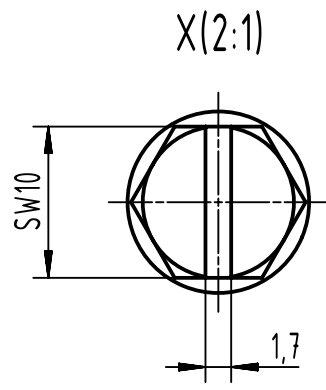

1 2 3 4 5 6

A
B
C
D

Coating	A=	mm ²	V=	mm ³	m=	g	Mat.
	All Dimensions in mm Original Size DIN A4		Scale 1:2	Free size tol.			Ref.
	All rights reserved Department EL PD		Created by SPRENB	Inspected by GERB	Standardisation 302077	Date 2020-12-09	State Final Release
HARTING D-32339 Espelkamp			Title Han 24HPR-gs/gg2-SV-M32/M40			Doc-Key / ECM-Nr. 100221623/UGD/002/C 500000183544	
			Type TB	Number 19 40 024 0591			Rev. C Page 1/1