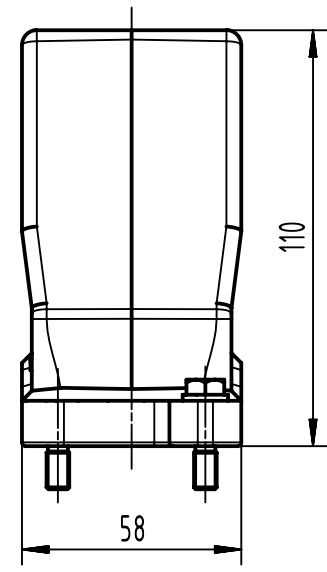

1 2 3 4 5 6

A
B
C
D

Coating	A=	mm ²	V=	mm ³	m=	g	Mat.
	All Dimensions in mm Original Size DIN A4		Scale 1:2	Free size tol.			Ref.
	All rights reserved Department EL PD		Created by SPRENB	Inspected by GERB	Standardisation 302077	Date 2020-12-09	State Final Release
HARTING D-32339 Espelkamp			Title Han 24HPR-gs/gg2-SV-M32/M40			Doc-Key / ECM-Nr. 100221623/UGD/002/C 500000183544	
			Type TB	Number 19 40 024 0591			Rev. C Page 1/1