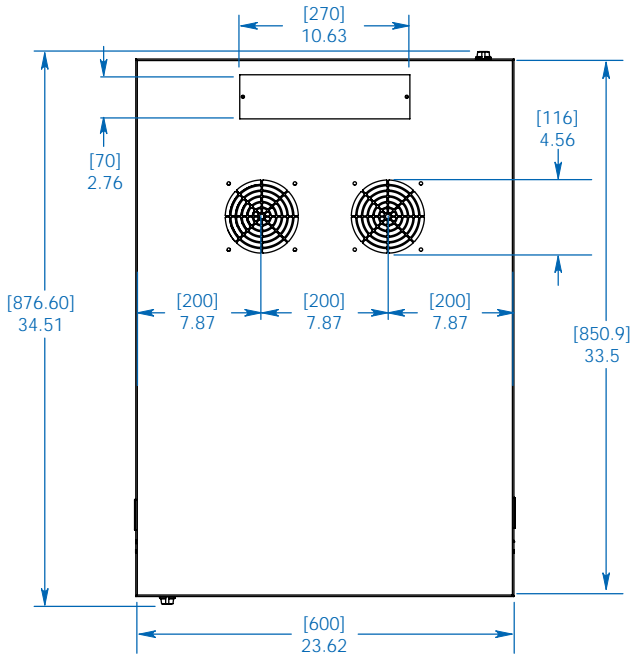

Accommodates
Standard
19-inch
Equipment

Toolless
Mounting Slots

Adjustable
Rails with
Easy-View
Depth Index

Airflow
Exceeds
Server OEM
Requirements

Integrated
Baying Tabs

Square Hole
Mounting

- A** Locking/Reversible Front Door
- B** Locking/Reversible Back Door
- C** Horizontal Rails
- D** Vertical Mounting Rails
- E** Vents
- F** Cable Access Panel
- G** Locking/Removable Side Panels
- H** Heavy-Duty Casters
- I** Heavy-Duty Levelers
- J** Keys (For doors and side panels)

SEE NEXT PAGE FOR DETAILED UNIT MEASUREMENTS

1111 W. 35th Street
Chicago, IL 60609 USA
773.869.1234
www.tripplite.com

Specifications

Model	SR18UB
Rack Spaces	18U
Stationary Load Rating	1000 lb. (454 kg)
Rolling Load Rating	1000 lb. (454 kg)
Unit Dimensions [H x W x D]	35.6 x 23.62 x 33.5 in. (904.2 x 600.2 x 850.9 mm)
Shipping Dimensions [H x W x D]	41.61 x 25.6 x 35.03 in. (1056.9 x 650.2 x 889.8 mm)
Unit Weight / Shipping Weight	105 lb. (47.63 kg) / 123 lb. (55.79 kg)
Standards	Tested to UL 60950, EIA-310-E, NOM and RoHS standards

TOP VIEW

FRONT/REAR VIEW

SIDE VIEW

BOTTOM VIEW

Dimensions: [mm] INCHES

Tripp Lite has a policy of continuous improvement. Specifications are subject to change without notice.

TOP VIEW

MODEL:
SR18UB

1111 W. 35th Street
Chicago, IL 60609 USA
773.869.1234
www.tripplite.com

Dimensions: [mm] INCHES

Tripp Lite has a policy of continuous improvement. Specifications are subject to change without notice.