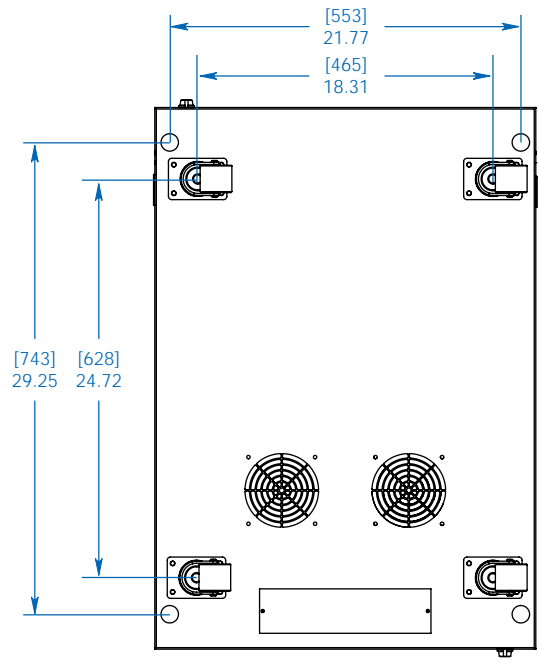

Accommodates
Standard
19-inch
Equipment

Toolless
Mounting Slots

Adjustable
Rails with
Easy-View
Depth Index

Airflow
Exceeds
Server OEM
Requirements

Integrated
Baying Tabs

Square Hole
Mounting

- A** Locking/Reversible Front Door
- B** Locking/Reversible Back Door
- C** Horizontal Rails
- D** Vertical Mounting Rails
- E** Vents
- F** Cable Access Panel
- G** Locking/Removable Side Panels
- H** Heavy-Duty Casters
- I** Heavy-Duty Levelers
- J** Keys (For doors and side panels)

SEE NEXT PAGE FOR DETAILED UNIT MEASUREMENTS

1111 W. 35th Street
Chicago, IL 60609 USA
773.869.1234
www.tripplite.com

Specifications

Model	SR18UB
Rack Spaces	18U
Stationary Load Rating	1000 lb. (454 kg)
Rolling Load Rating	1000 lb. (454 kg)
Unit Dimensions [H x W x D]	35.6 x 23.62 x 33.5 in. (904.2 x 600.2 x 850.9 mm)
Shipping Dimensions [H x W x D]	41.61 x 25.6 x 35.03 in. (1056.9 x 650.2 x 889.8 mm)
Unit Weight / Shipping Weight	105 lb. (47.63 kg) / 123 lb. (55.79 kg)
Standards	Tested to UL 60950, EIA-310-E, NOM and RoHS standards

TOP VIEW

FRONT/REAR VIEW

SIDE VIEW

BOTTOM VIEW

Dimensions: [mm] INCHES

Tripp Lite has a policy of continuous improvement. Specifications are subject to change without notice.

TOP VIEW

MODEL:
SR18UB

1111 W. 35th Street
Chicago, IL 60609 USA
773.869.1234
www.tripplite.com

Dimensions: [mm] INCHES

Tripp Lite has a policy of continuous improvement. Specifications are subject to change without notice.