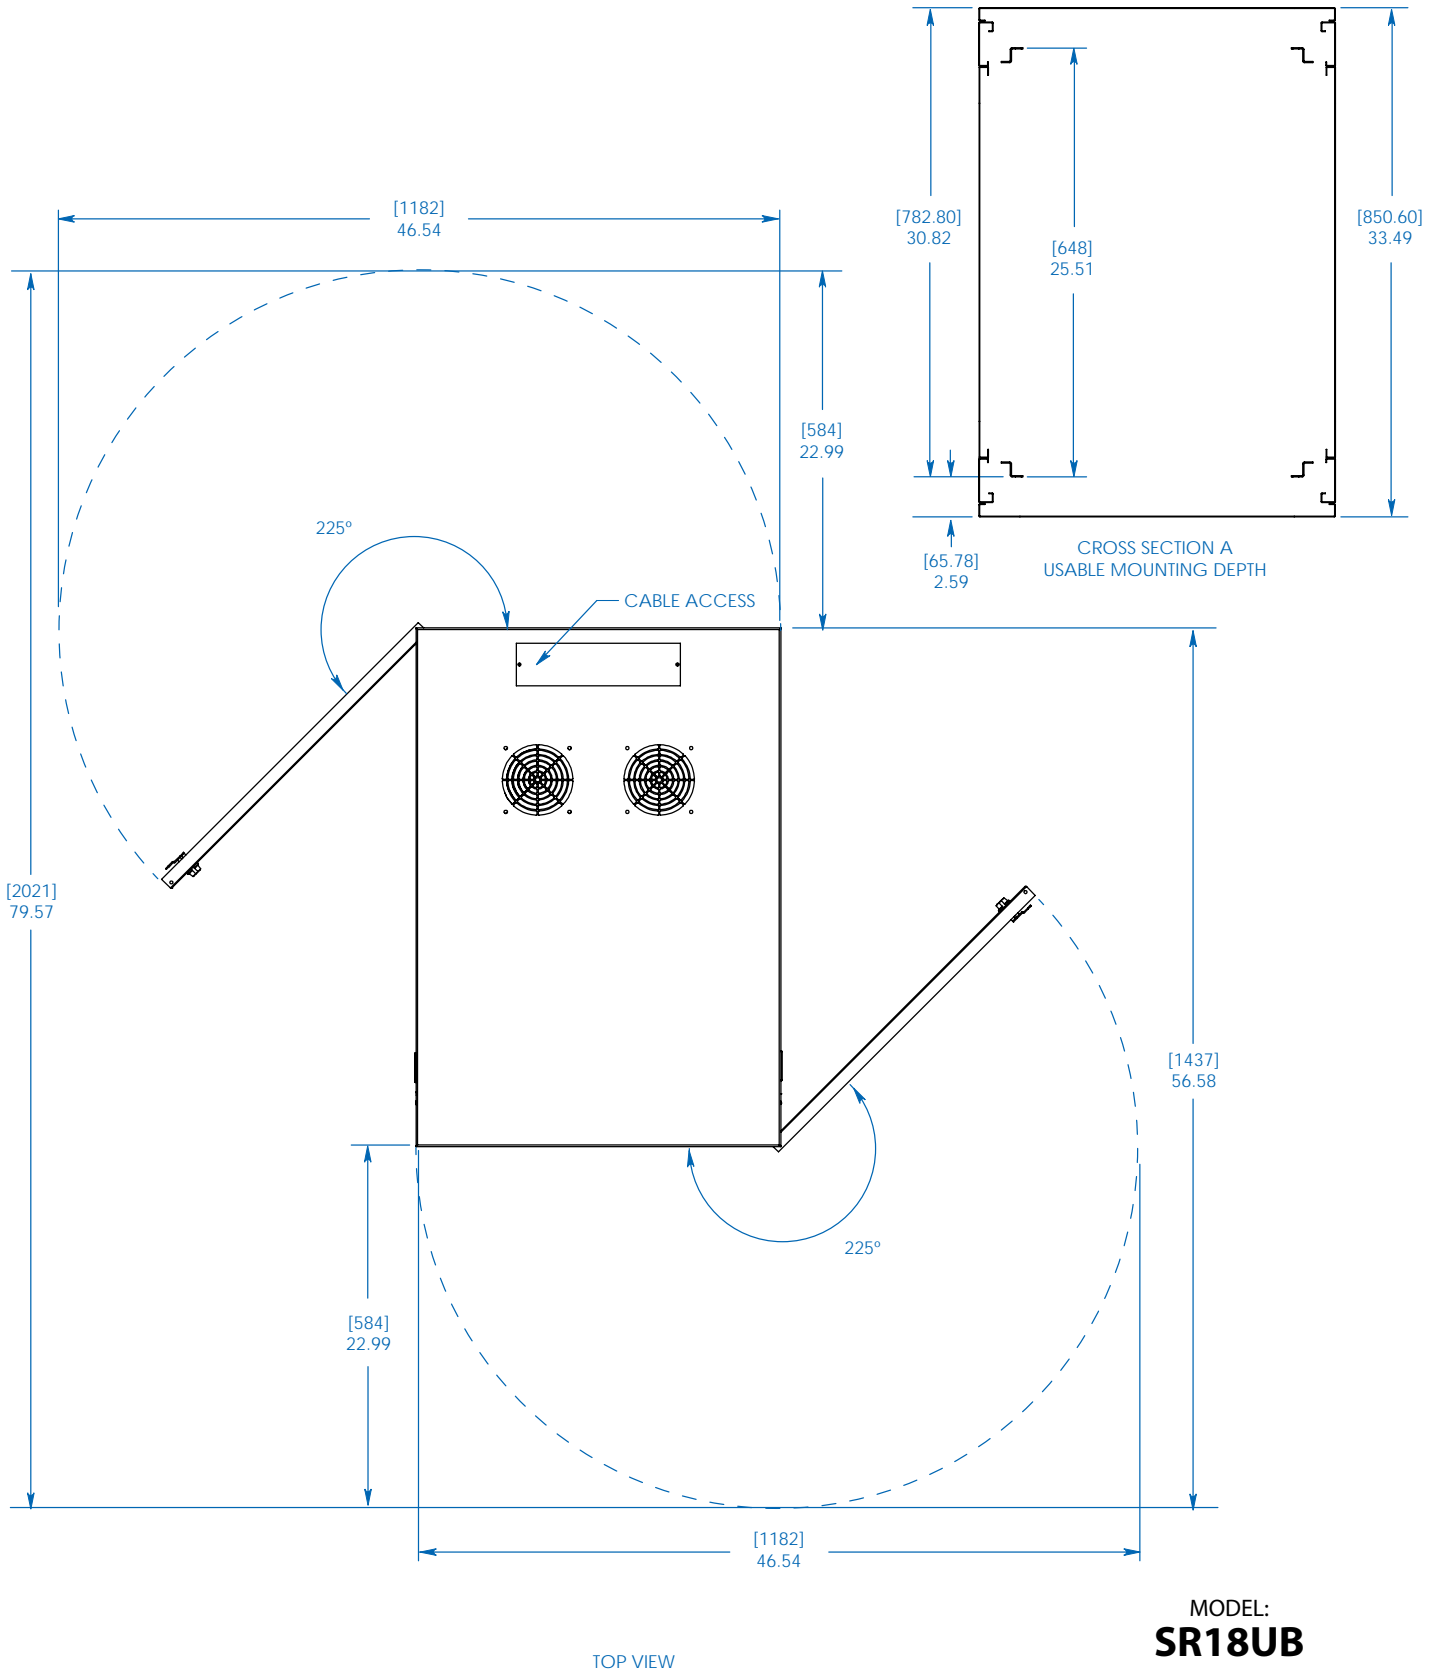

Accommodates
Standard
19-inch
Equipment

Toolless
Mounting Slots

Adjustable
Rails with
Easy-View
Depth Index

Airflow
Exceeds
Server OEM
Requirements

Integrated
Baying Tabs

Square Hole
Mounting

- A** Locking/Reversible Front Door
- B** Locking/Reversible Back Door
- C** Horizontal Rails
- D** Vertical Mounting Rails
- E** Vents
- F** Cable Access Panel
- G** Locking/Removable Side Panels
- H** Heavy-Duty Casters
- I** Heavy-Duty Levelers
- J** Keys (For doors and side panels)

SEE NEXT PAGE FOR DETAILED UNIT MEASUREMENTS

1111 W. 35th Street
Chicago, IL 60609 USA
773.869.1234
www.tripplite.com

Specifications

Model	SR18UB
Rack Spaces	18U
Stationary Load Rating	1000 lb. (454 kg)
Rolling Load Rating	1000 lb. (454 kg)
Unit Dimensions [H x W x D]	35.6 x 23.62 x 33.5 in. (904.2 x 600.2 x 850.9 mm)
Shipping Dimensions [H x W x D]	41.61 x 25.6 x 35.03 in. (1056.9 x 650.2 x 889.8 mm)
Unit Weight / Shipping Weight	105 lb. (47.63 kg) / 123 lb. (55.79 kg)
Standards	Tested to UL 60950, EIA-310-E, NOM and RoHS standards

TOP VIEW

FRONT/REAR VIEW

SIDE VIEW

BOTTOM VIEW

Dimensions: [mm] INCHES

Tripp Lite has a policy of continuous improvement. Specifications are subject to change without notice.

TOP VIEW

MODEL:
SR18UB

1111 W. 35th Street
Chicago, IL 60609 USA
773.869.1234
www.tripplite.com

Dimensions: [mm] INCHES

Tripp Lite has a policy of continuous improvement. Specifications are subject to change without notice.