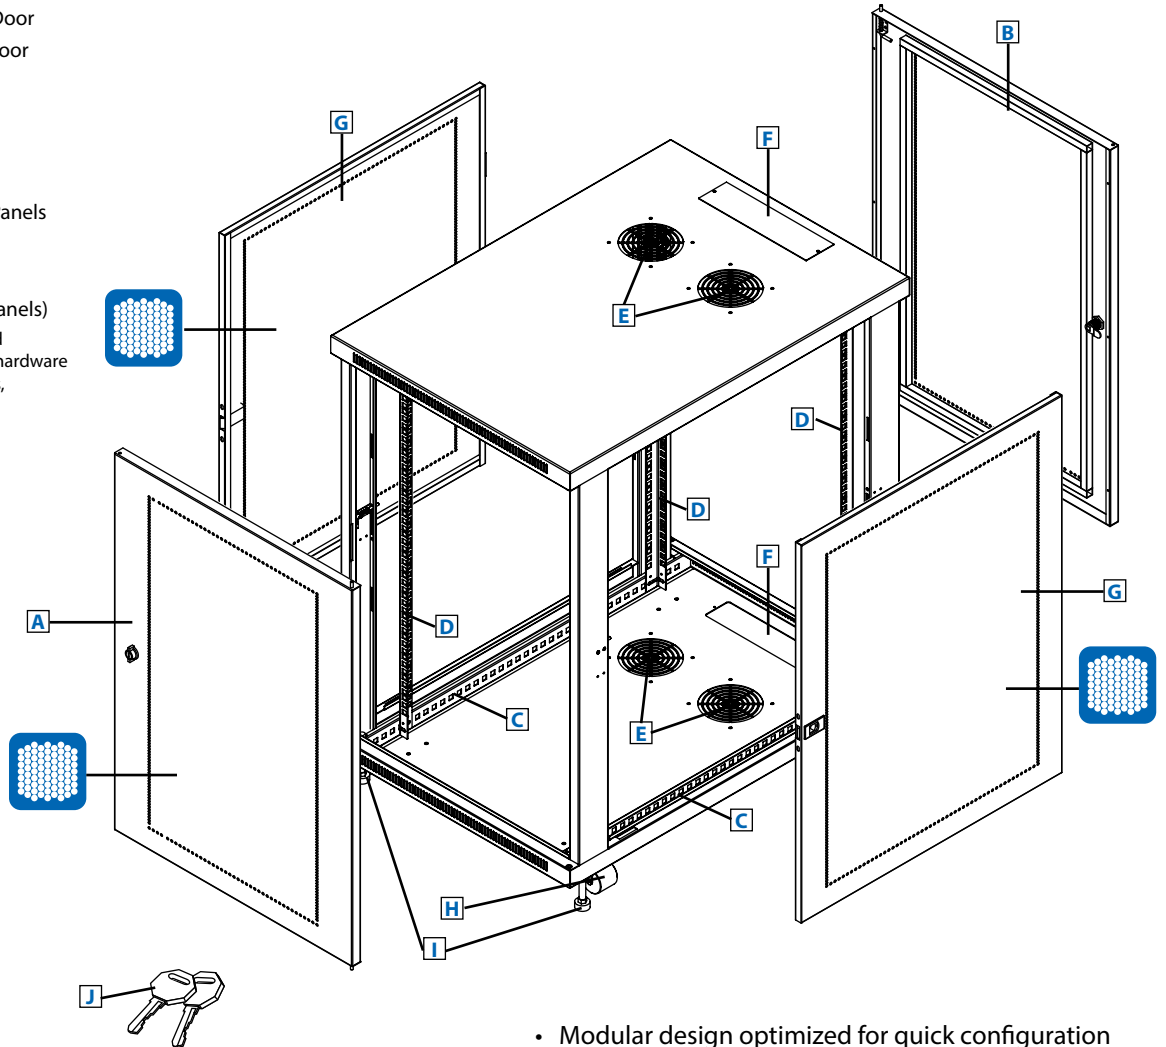

Accommodates
Standard
19-inch
Equipment

Toolless
Mounting Slots

Adjustable
Rails with
Easy-View
Depth Index

Airflow
Exceeds
Server OEM
Requirements

Integrated
Baying Tabs

Square Hole
Mounting

- A** Locking/Reversible Front Door
- B** Locking/Reversible Back Door
- C** Horizontal Rails
- D** Vertical Mounting Rails
- E** Vents
- F** Cable Access Panel
- G** Locking/Removable Side Panels
- H** Heavy-Duty Casters
- I** Heavy-Duty Levelers
- J** Keys (For doors and side panels)

Also Includes: Owner's manual and rackmount equipment mounting hardware (42 cage nuts, 42 mounting screws, 42 nylon cup washers)

- Modular design optimized for quick configuration and reconfiguration
- Ideal for rack-mount server, network and telecom applications

SEE NEXT PAGE FOR DETAILED UNIT MEASUREMENTS

1111 W. 35th Street
Chicago, IL 60609 USA
773.869.1234
www.tripplite.com

Specifications

Model	SR18UB
Rack Spaces	18U
Stationary Load Rating	1000 lb. (454 kg)
Rolling Load Rating	1000 lb. (454 kg)
Unit Dimensions [H x W x D]	35.6 x 23.62 x 33.5 in. (904.2 x 600.2 x 850.9 mm)
Shipping Dimensions [H x W x D]	41.61 x 25.6 x 35.03 in. (1056.9 x 650.2 x 889.8 mm)
Unit Weight / Shipping Weight	105 lb. (47.63 kg) / 123 lb. (55.79 kg)
Standards	Tested to UL 60950, EIA-310-E, NOM and RoHS standards

TOP VIEW

FRONT/REAR VIEW

SIDE VIEW

BOTTOM VIEW

Dimensions: [mm] INCHES

Tripp Lite has a policy of continuous improvement. Specifications are subject to change without notice.

TOP VIEW

MODEL:
SR18UB