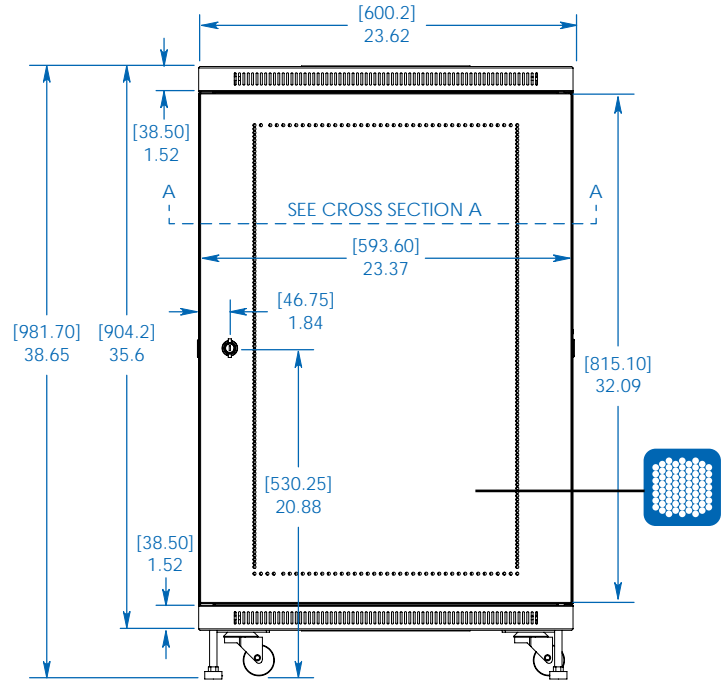

Accommodates
Standard
19-inch
Equipment

Toolless
Mounting Slots

Adjustable
Rails with
Easy-View
Depth Index

Airflow
Exceeds
Server OEM
Requirements

Integrated
Baying Tabs

Square Hole
Mounting

- A** Locking/Reversible Front Door
- B** Locking/Reversible Back Door
- C** Horizontal Rails
- D** Vertical Mounting Rails
- E** Vents
- F** Cable Access Panel
- G** Locking/Removable Side Panels
- H** Heavy-Duty Casters
- I** Heavy-Duty Levelers
- J** Keys (For doors and side panels)

SEE NEXT PAGE FOR DETAILED UNIT MEASUREMENTS

1111 W. 35th Street
Chicago, IL 60609 USA
773.869.1234
www.tripplite.com

Specifications

Model	SR18UB
Rack Spaces	18U
Stationary Load Rating	1000 lb. (454 kg)
Rolling Load Rating	1000 lb. (454 kg)
Unit Dimensions [H x W x D]	35.6 x 23.62 x 33.5 in. (904.2 x 600.2 x 850.9 mm)
Shipping Dimensions [H x W x D]	41.61 x 25.6 x 35.03 in. (1056.9 x 650.2 x 889.8 mm)
Unit Weight / Shipping Weight	105 lb. (47.63 kg) / 123 lb. (55.79 kg)
Standards	Tested to UL 60950, EIA-310-E, NOM and RoHS standards

TOP VIEW

FRONT/REAR VIEW

SIDE VIEW

BOTTOM VIEW

Dimensions: [mm] INCHES

Tripp Lite has a policy of continuous improvement. Specifications are subject to change without notice.

TOP VIEW

MODEL:
SR18UB

1111 W. 35th Street
Chicago, IL 60609 USA
773.869.1234
www.tripplite.com

Dimensions: [mm] INCHES

Tripp Lite has a policy of continuous improvement. Specifications are subject to change without notice.