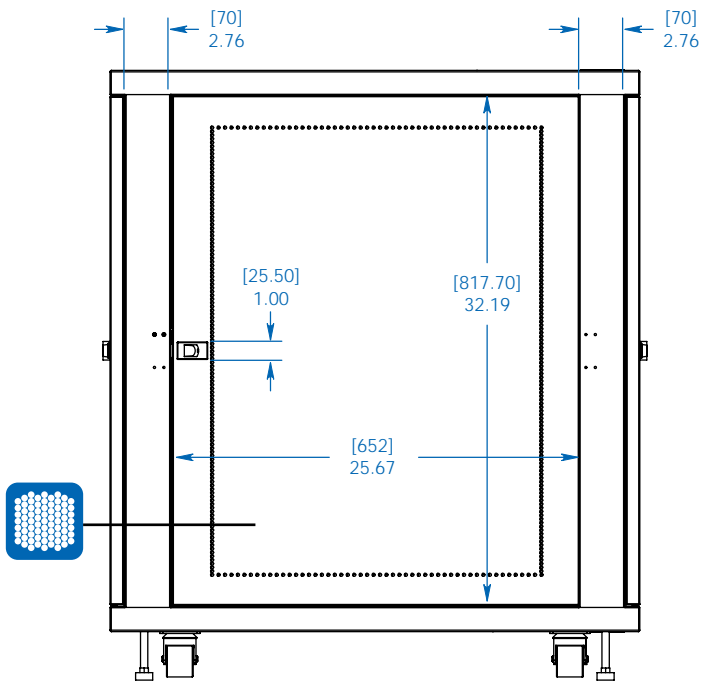

Accommodates
Standard
19-inch
Equipment

Toolless
Mounting Slots

Adjustable
Rails with
Easy-View
Depth Index

Airflow
Exceeds
Server OEM
Requirements

Integrated
Baying Tabs

Square Hole
Mounting

- A** Locking/Reversible Front Door
- B** Locking/Reversible Back Door
- C** Horizontal Rails
- D** Vertical Mounting Rails
- E** Vents
- F** Cable Access Panel
- G** Locking/Removable Side Panels
- H** Heavy-Duty Casters
- I** Heavy-Duty Levelers
- J** Keys (For doors and side panels)

SEE NEXT PAGE FOR DETAILED UNIT MEASUREMENTS

1111 W. 35th Street
Chicago, IL 60609 USA
773.869.1234
www.tripplite.com

Specifications

Model	SR18UB
Rack Spaces	18U
Stationary Load Rating	1000 lb. (454 kg)
Rolling Load Rating	1000 lb. (454 kg)
Unit Dimensions [H x W x D]	35.6 x 23.62 x 33.5 in. (904.2 x 600.2 x 850.9 mm)
Shipping Dimensions [H x W x D]	41.61 x 25.6 x 35.03 in. (1056.9 x 650.2 x 889.8 mm)
Unit Weight / Shipping Weight	105 lb. (47.63 kg) / 123 lb. (55.79 kg)
Standards	Tested to UL 60950, EIA-310-E, NOM and RoHS standards

TOP VIEW

FRONT/REAR VIEW

SIDE VIEW

BOTTOM VIEW

Dimensions: [mm] INCHES

Tripp Lite has a policy of continuous improvement. Specifications are subject to change without notice.

TOP VIEW

MODEL:
SR18UB

1111 W. 35th Street
Chicago, IL 60609 USA
773.869.1234
www.tripplite.com

Dimensions: [mm] INCHES

Tripp Lite has a policy of continuous improvement. Specifications are subject to change without notice.