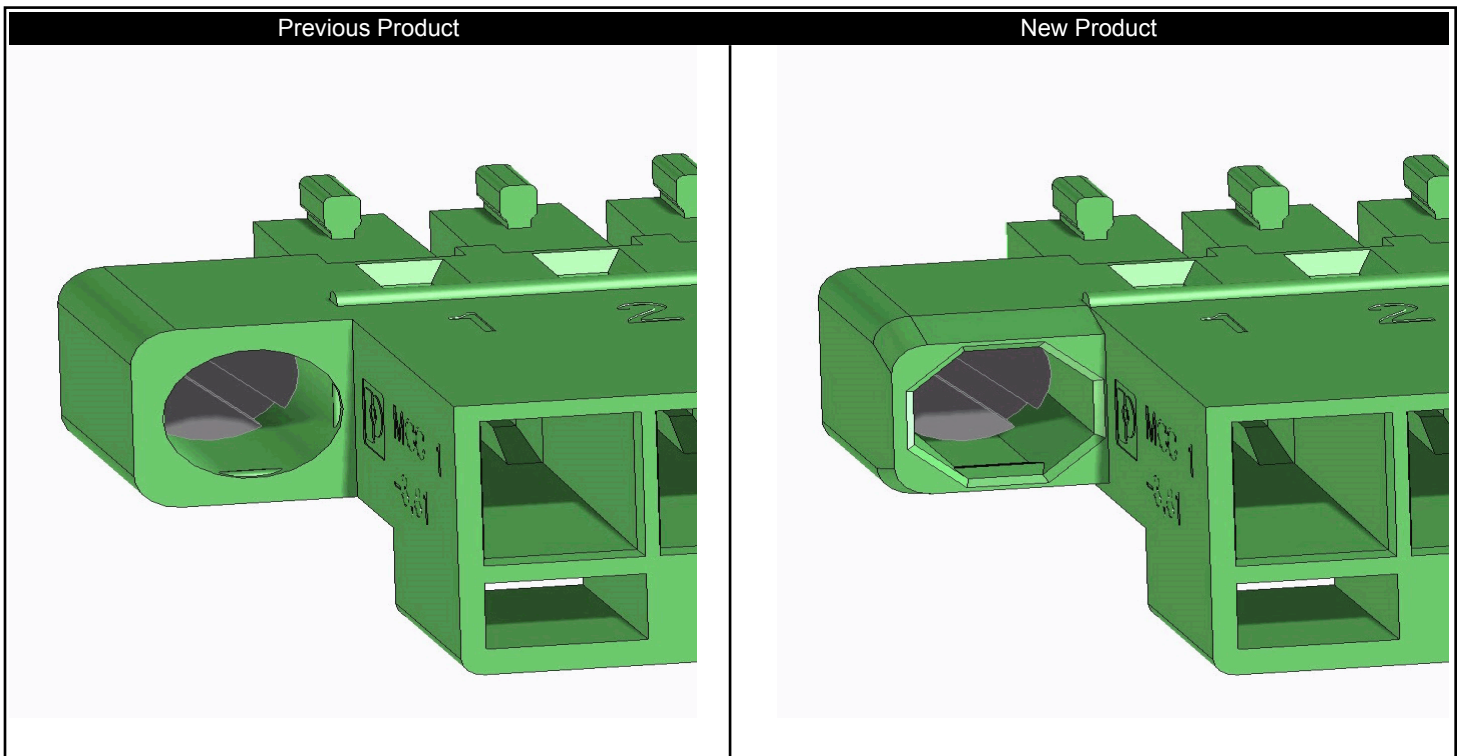

Product Change Notification

PCN-PCC-1393-2018

Business Unit	Product Line Code	Type of Change	Action	Date of Issue
PCC - PCB Connectors	AAA	Product Change Notification	Notify Distributors and Field	3/5/2018

The following Phoenix Contact products have been modified. Existing specifications will be met or exceeded. Please review and acknowledge this document and inform your personnel as needed.

Description for Product Change Notification

As a result of an improvement in the manufacturing process, we have changed the geometry of the flanges on some of our parts. The attached drawings show the new dimension of the flanges. Further technical data are not affected by this change. Depending on stock and the number of positions, both versions will be supplied in parallel during the conversion phase. New versions are expected to begin shipping on August 1, 2018, and will be identified by a change in version code (V/C). The attached Excel spreadsheet will show changes to the version code (V/C).

Stock Status

Can existing stock still be used?	Yes
Is mixture of stock acceptable?	No

Transaction Dates

Date modification goes into effect from Germany:	8/1/2018
Expected first shipment (from Phoenix Contact) of the modified products(s):	8/1/2018