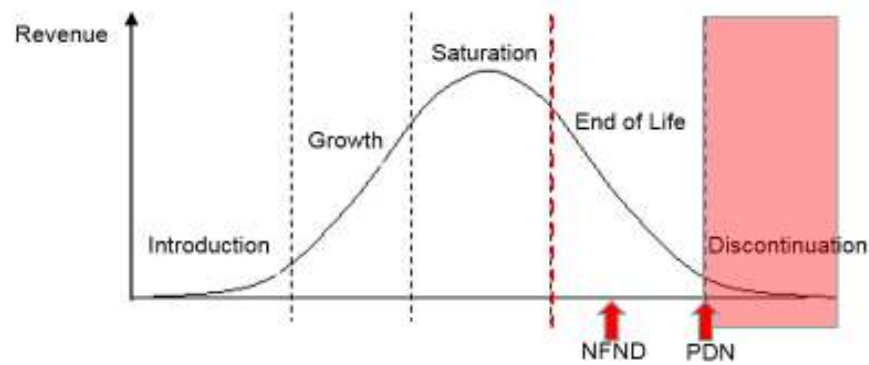

## Product Discontinuation (acc. JEDEC J-STD-048) OS-PD-2018-072

18-Sept-2018

---

<b>Last order:</b>	15-Dec-2018
<b>Last delivery:</b>	15-Jun-2019
<b>Reason:</b>	Product performance improvement

---

Please direct your feedback to your local Sales office.