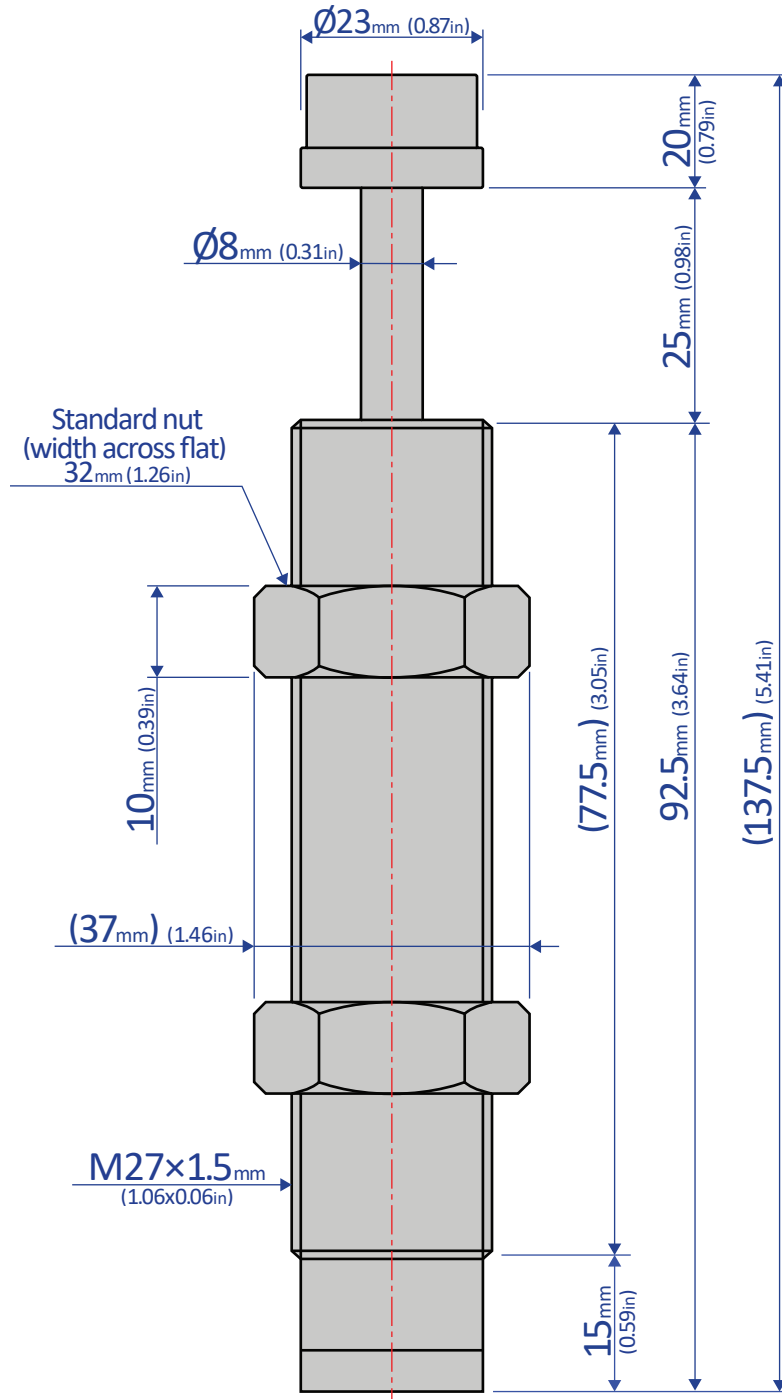

FK-2725M-C

SHOCK ABSORBER - FIXED

Bansbach
easylift[®]

50 West Drive • Melbourne, Florida 32904
(321) 253-1999 • www.easylift.com • www.damper.net