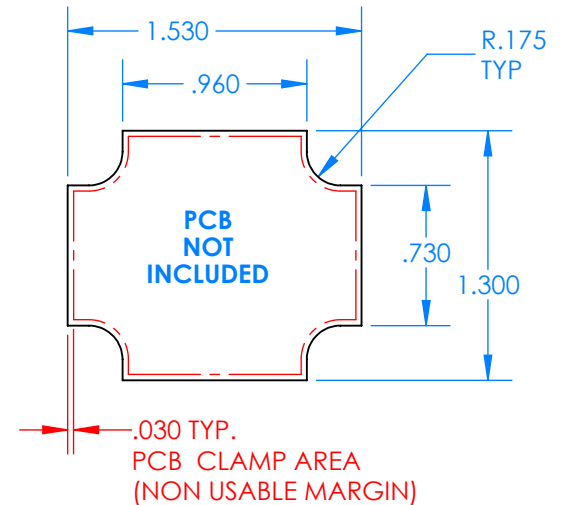

SERPAC BW26A-YY-AS-ZZ

Electronic Enclosures

Enclosure color (YY)

Top-Bottom combinations available

- BK=black
- CL=clear
- TRGY=translucent gray
- TRRD=translucent red

Strap color (ZZ)

- BK=black
- BL=blue
- GM=gunmetal
- NG=neon green
- NO=neon orange
- OR=orange
- YL=yellow
- WH=white

PN	Description
5510A	(1) BW2A Top style A
5515A	(1) BW2C Bottom style A
5517A	(1) BW2AS Small Strap style A
6002	(4) #2 X 3/8" PH HD screw. TORQUE 35-60 in-oz

Watertight enclosure meets or exceeds:
IP67
NEMA 4X, 12, 13