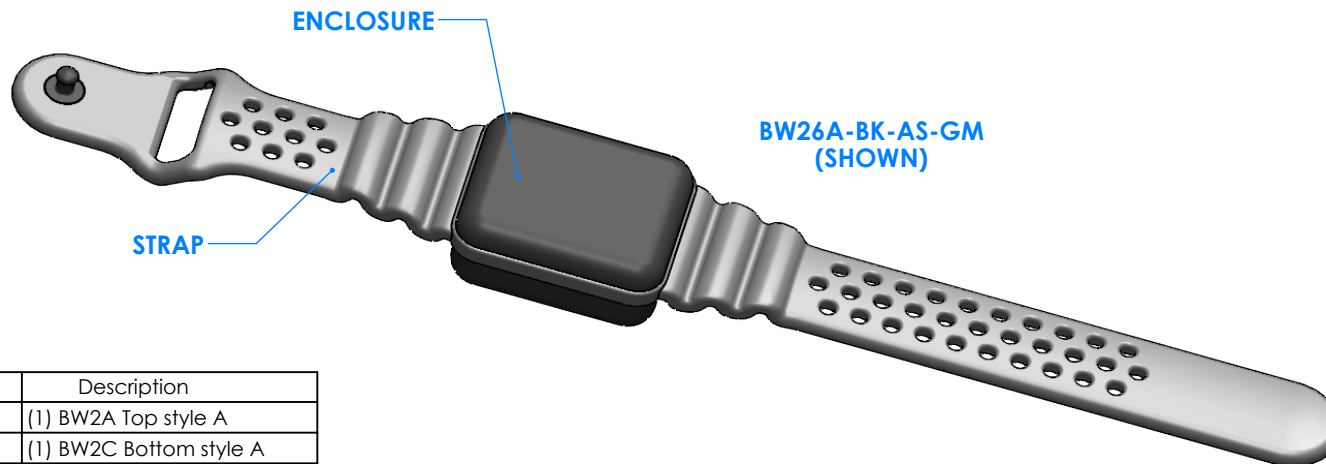

SERPAC BW26A-YY-AS-ZZ

Electronic Enclosures

Enclosure color (YY)

Top-Bottom combinations available

- BK=black
- CL=clear
- TRGY=translucent gray
- TRRD=translucent red

Strap color (ZZ)

- BK=black
- BL=blue
- GM=gunmetal
- NG=neon green
- NO=neon orange
- OR=orange
- YL=yellow
- WH=white

PN	Description
5510A	(1) BW2A Top style A
5515A	(1) BW2C Bottom style A
5517A	(1) BW2AS Small Strap style A
6002	(4) #2 X 3/8" PH HD screw. TORQUE 35-60 in-oz

Watertight enclosure meets or exceeds:
IP67
NEMA 4X, 12, 13