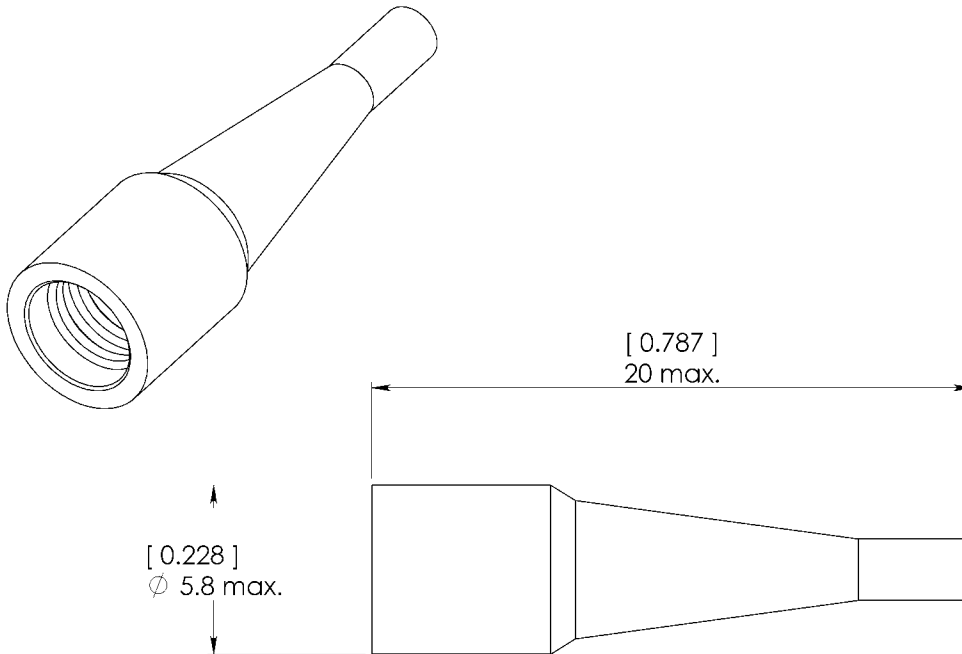

Original dimension in mm [inch]

GENERAL

- Compatible with SC and FC connectors
- Suitable for use with cable sizes Ø 1 mm max.
- Compatible with BELLCORE GR 326 specification (V0, LOI 28 % mini.)
- Color blue.