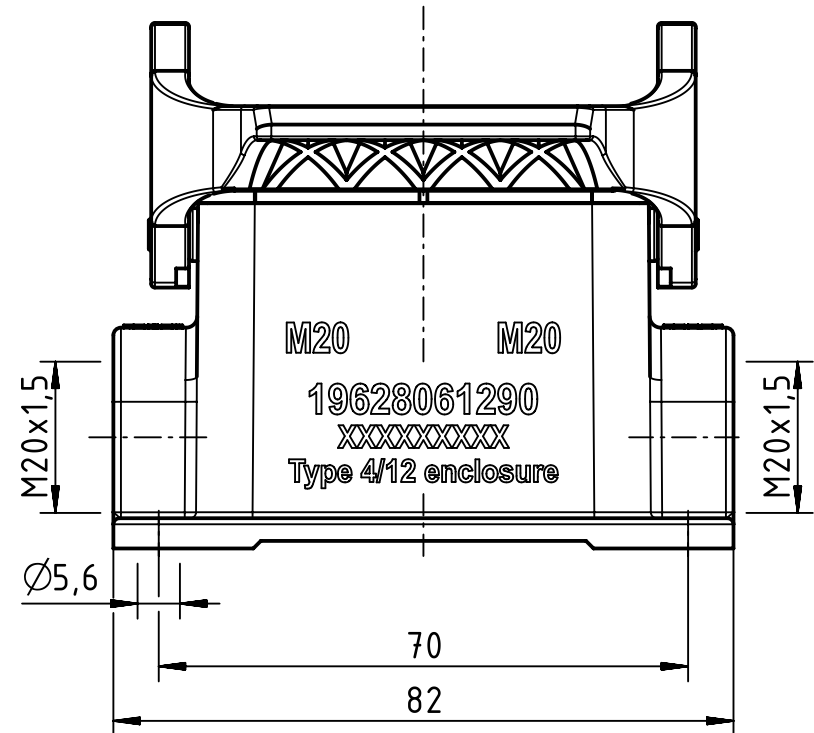

1 2 3 4 5 6

A  
B  
C  
D

	All Dimensions in mm Original Size DIN A4		Scale 1:1	Free size tol.		Ref.
						Sub.
	All rights reserved		Created by 102700	Inspected by SUNDERMEIER	Standardisation RUETERA	Date 2020-02-21
	Department EL PD		Title Han EMC/B 6 Base Surface 1Lev. 2xM20			State Final Release
HARTING Electric GmbH & Co. KG D-32339 Espelkamp			Type TB	Number 19 62 806 1290		Doc-Key / ECM-Nr. 100208690/UGD/004/C 500000167217
					Rev. C	Page 1/1