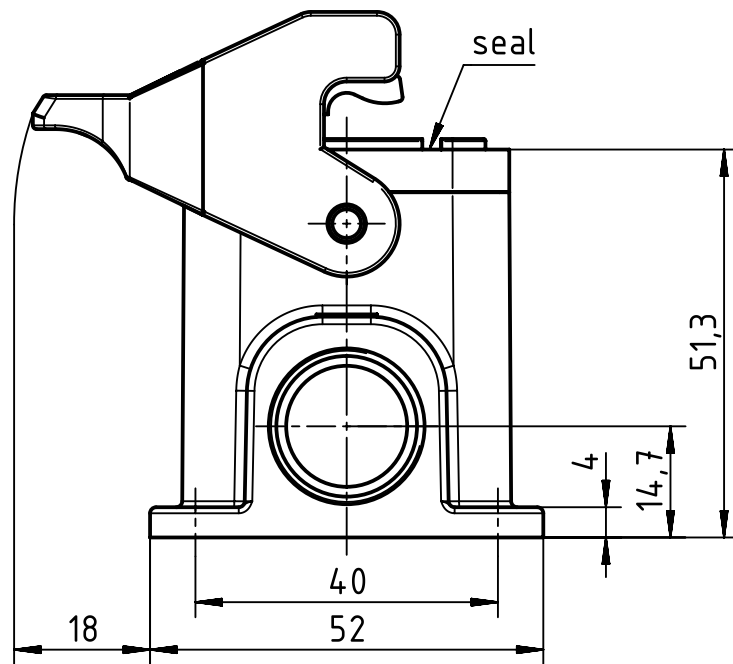

1 2 3 4 5 6

A  
B  
C  
D

	All Dimensions in mm Original Size DIN A4		Scale 1:1	Free size tol.		Ref.
						Sub.
	All rights reserved		Created by 102700	Inspected by SUNDERMEIER	Standardisation RUETERA	Date 2020-02-21
	Department EL PD		Title Han EMC/B 6 Base Surface 1Lev. 2xM20			State Final Release
HARTING Electric GmbH & Co. KG D-32339 Espelkamp			Type TB	Number 19 62 806 1290		Doc-Key / ECM-Nr. 100208690/UGD/004/C 500000167217
					Rev. C	Page 1/1