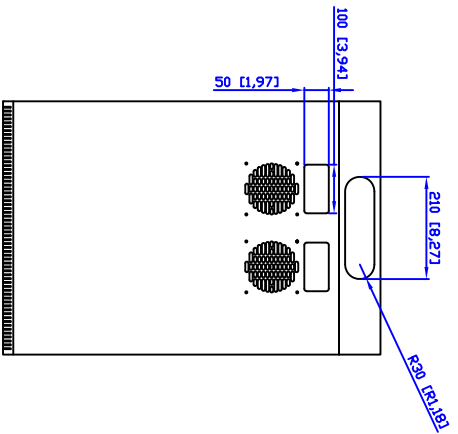

Front

Side

Back

Top

**QUEST MANUFACTURING CO.**  
11200 NW 138 St., Medley, FL 33178  
WWW.QuestManufacturing.net  
TEL: 305-513-8583 FAX: 305-513-9875

ITEM NO.

WM3019-20-02D

Drawn By	Date	Material	C.R.S.	
Checked By	Date	Unit	mm/ [inch]	
Approved By	Date	Surface Finish	Power Coat	
				Scale
				1:1