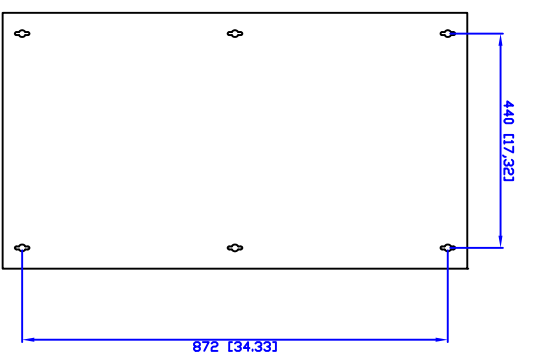

Front

Side

Back

Top

**QUEST MANUFACTURING CO.**  
11200 NW 138 St., Medley, FL 33178  
WWW.QuestManufacturing.net  
TEL: 305-513-8583 FAX: 305-513-9875

ITEM NO.

WM3019-20-02D

Drawn By	Date	Material	C.R.S.	
Checked By	Date	Unit	mm/ [inch]	
Approved By	Date	Surface Finish	Power Coat	
				Scale
				1:1