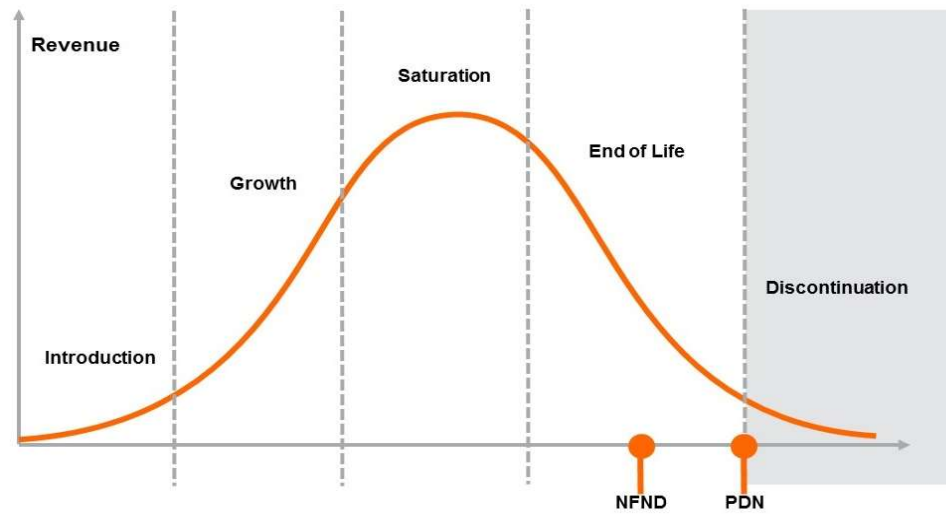

## Product Or Individual Q-Code Discontinuation (acc. JEDEC J-STD-048) OS-PDN-2022-060

01 July 2022

---

**Last order:** 01.01.2023

**Last delivery:** 01.07.2023

---

Please direct your feedback to your local Sales office.