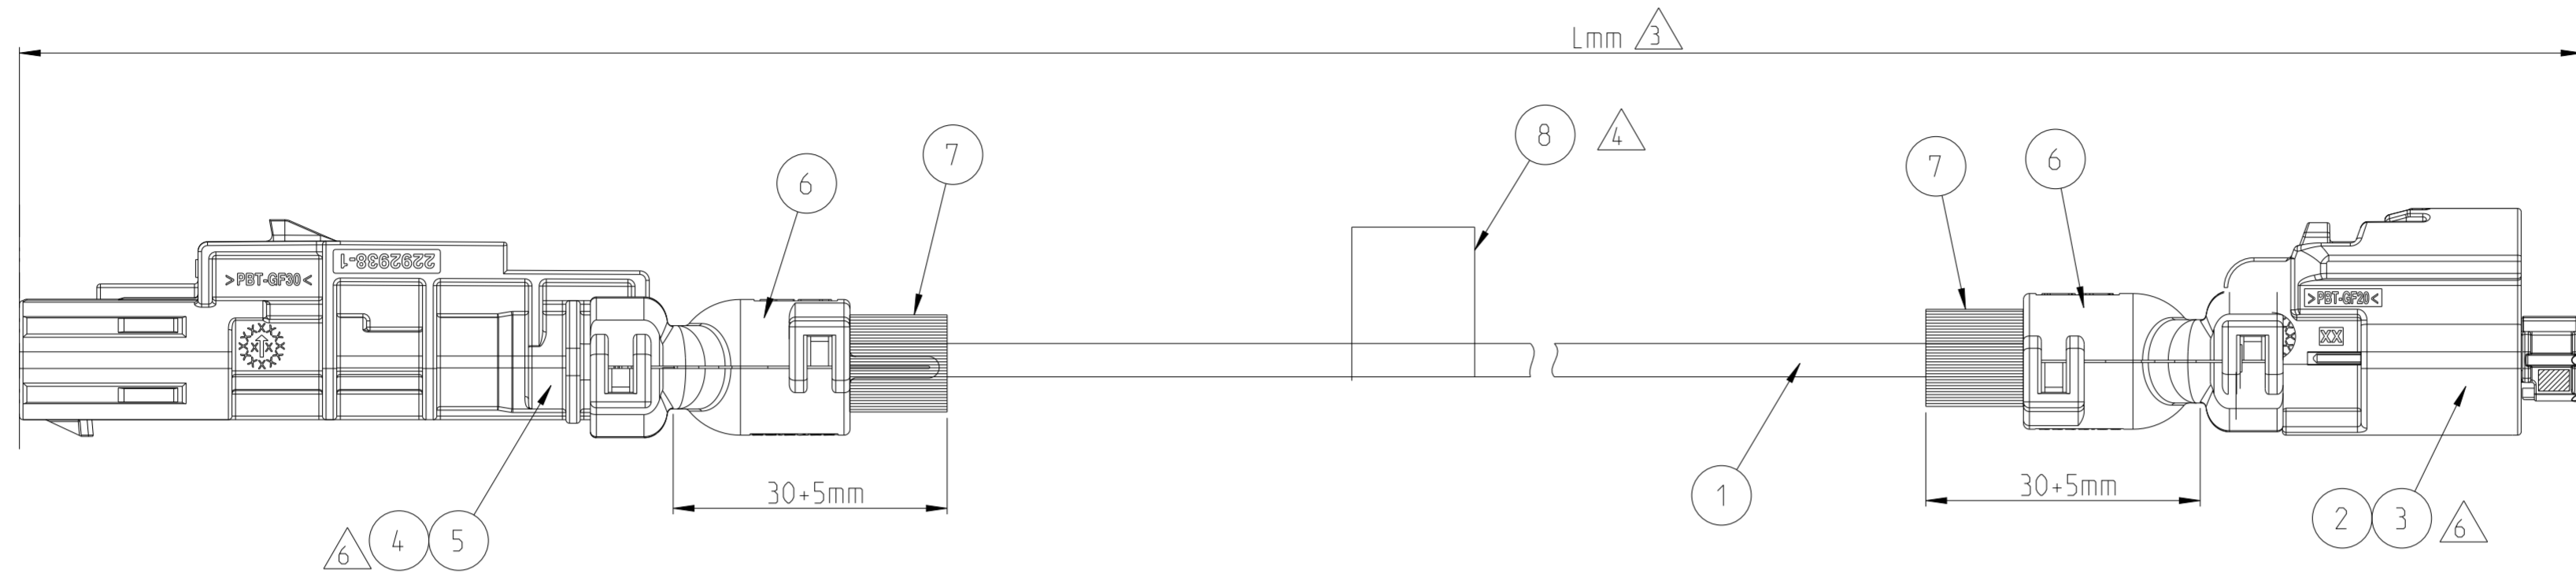

P	LTR	DESCRIPTION	DATE	DWN	APVD
A2		PCN E-20-014520	13OCT2020	MK	GL
A3		PCN E-21-002058	12FEB2021	PN	GL
B		REVISED PER ECN-23-212192	04MAY2023	GB	GL
B1		REVISED PER ECN-23-215441	16MAY2023	RK	GL

NOTES :

1. PACKAGING:
   ASSEMBLY IN TE STANDARD CARTON
2. ELECTRICAL TEST: 100% FOR SHORT CIRCUIT
   ACC. TE SPECIFICATION 108-18857.
   STANDARD TEST 3.1.1 a,b,d AND 3.1.2 d.e.m.
3. LENGTH "L" ACCORDING TABLE IS FOR STRAIGHT CABLE.
4. LABEL PRINT SEE LABEL LEGEND
5. APPLICATION SPECIFICATION FOR enetSEAL 114-151045
   APPLICATION SPECIFICATION FOR MCON 1.2 mm
   CONTACT SYSTEM 114-18464
   INSTRUCTION SHEET FOR 1.2-mm MCON WIRE DRESS COVER 408-32185
6. RETAINER PRESENT AND CLOSED.
7. REFER LENGTH SCHEDULE.

LENGTH SCHEDULE

TE PN	REV	ALIAS PART NO	LENGTH L (mm)	TOL (mm)
2362354-1	A	UTPB-ESMSA-ESFSA-500	500	+20
2362354-2	B	UTPB-ESMSA-ESFSA-100	1000	+20
2362354-3	B	UTPB-ESMSA-ESFSA-1500	1500	+30
2362354-4	B	UTPB-ESMSA-ESFSA-3000	3000	+40
2362354-5	B	UTPB-ESMSA-ESFSA-5000	5000	+40

LABLE LEGEND:

TE CONNECTIVITY :
TE PN : SEE TABLE
REV : SEE TABLE
YYCWD

WIRE COLOUR SCHEDULE (LOADING SIDE)

MCON 1.2 TAB	CAVITY#	SIDE A	SIDE B	MCON 1.2 RECEPTACLE
	1	WHITE	WHITE	
	2	BLUE	BLUE	

QTY	DESCRIPTION	ITEM NO.
1	LABEL 60 X 50 MM	8
30 ± 5mm	RNF-100-1/4-6-SP (SHRINKING TUBE BLUE)	7
2	MCON WIRE DRESS COVER 2POS PLUG STRAIGHT	6
2	MCON1.2 CB TAB STC AG	5
1	INLINE CAP ASSEMBLY 2 POSITION SEALED	4
2	MCON 1.2 CB REC SRC AG	3
1	PLUG ASSEMBLY, SEALED, 2POSITION	2
△	2 POS. CABLE. 0.5 SQMM. ETHERNET. CHAMPLAIN	1

PRODUCT CHARACTERISTICS ACC. QMP EMEA_12 BESONDERE MERKMALE NACH QMP EMEA_12	TOLERANCING ISO 8015 TOLERIERUNG ISO 8015
DIESE ZEICHNUNG IST EIN KONTROLLIERTES DOKUMENT. BEMASSUNGEN UND TOLERANZEN GEMAESS GPS (ISO STANDARDS).	
THIS DRAWING IS A CONTROLLED DOCUMENT.	
DIMENSIONS: mm	TOLERANCES UNLESS OTHERWISE SPECIFIED: 0 PLC ± 1 PLC ± 2 PLC ± 3 PLC ± 4 PLC ± ANGLES ±
MATERIAL	FINISH

TE Connectivity

NAME: ENETSEAL+MALE TO FEMALECABLE ASSY

SIZE: A2 CAGE CODE: 00779 DRAWING NO: C-2362354 RESTRICTED TO: B1

SCALE: 2:1 SHEET: 1 OF 1