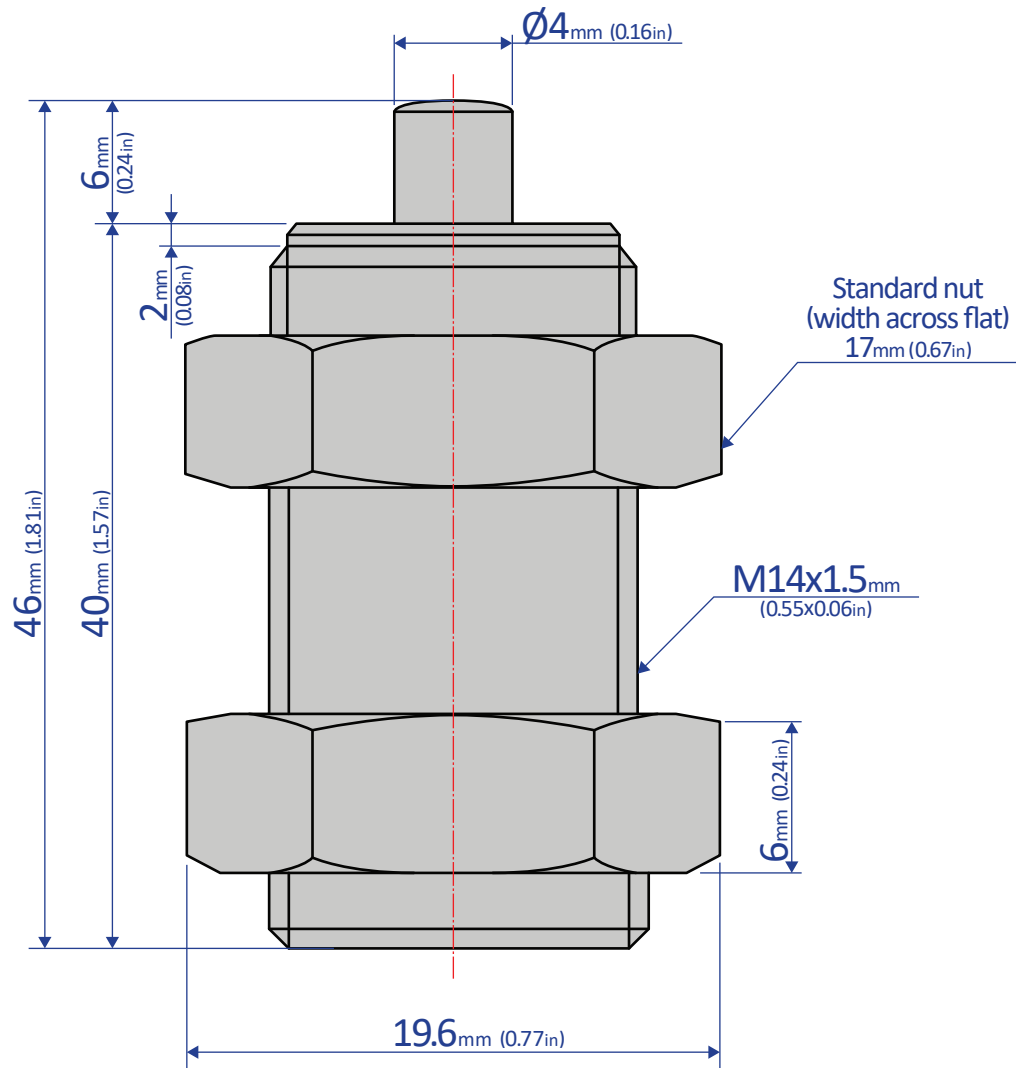

FV-1406L-S

SHOCK ABSORBER - FIXED

Bansbach
easylift[®]

50 West Drive • Melbourne, Florida 32904
(321) 253-1999 • www.easylift.com • www.damper.net