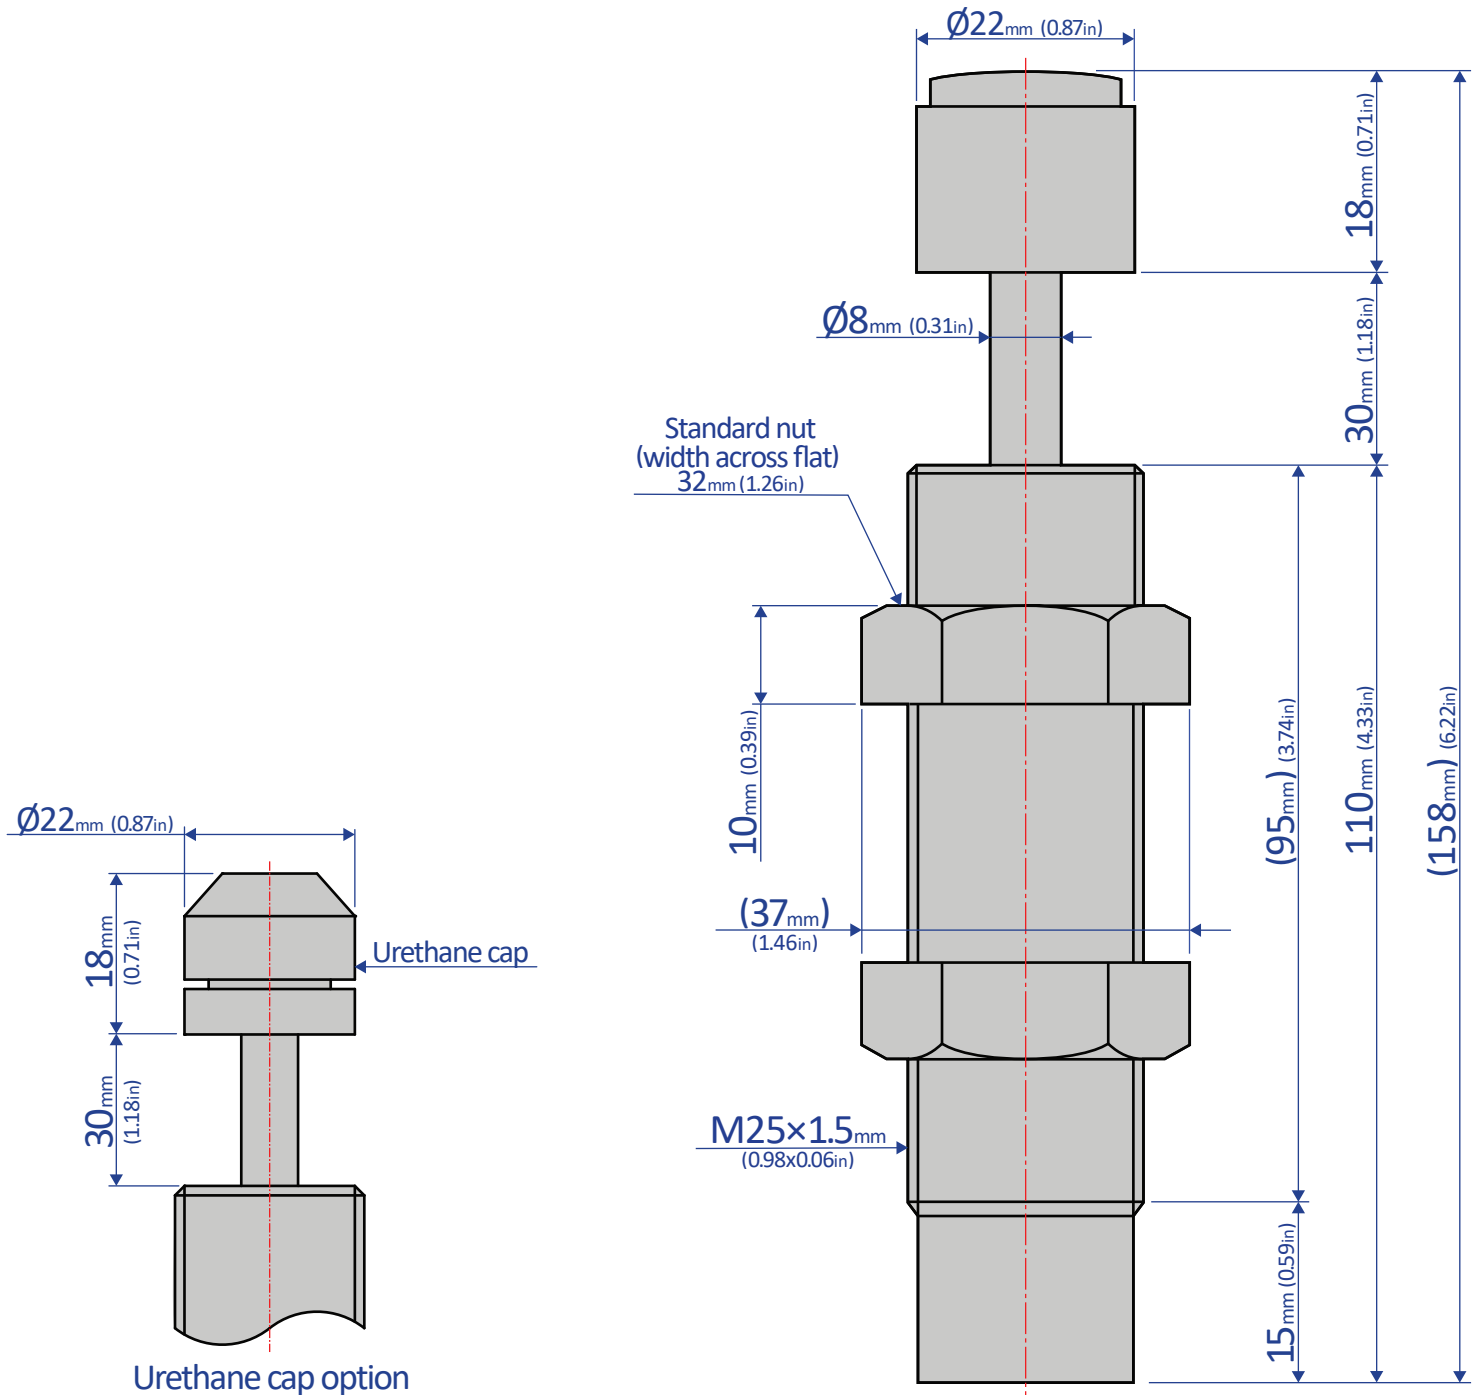

FK-2530H-C

SHOCK ABSORBER - FIXED

Bansbach
easylift[®]

50 West Drive • Melbourne, Florida 32904
(321) 253-1999 • www.easylift.com • www.damper.net