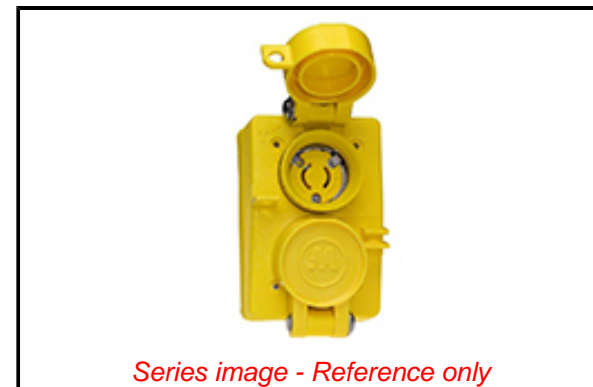

PLEASE CHECK WWW.MOLEX.COM FOR LATEST PART INFORMATION

Part Number: [1301460157](#)
Status: **Active**
Overview: [Watertite Wet-Location Wiring Solutions](#)
Description: Watertite Receptacle with Duplex Flip Coverplate, 2 Pole/2 Wire, NEMA-L2-20, 250V

Documents:

[Drawing \(PDF\)](#) [Product Literature \(PDF\)](#)
[RoHS Certificate of Compliance \(PDF\)](#)

Agency Certification

CSA LR6837

General

Product Family Wiring Devices
 Series [130146](#)
 Exclude SD Check Yes
 IP Rating IP67
 NEMA Configuration NEMA L2-20
 Overview [Watertite Wet-Location Wiring Solutions](#)
 Product Literature Order No 987650-8067
 Product Name Watertite
 Receptacle Type Single
 Specialty N/A
 Type Receptacle
 UPC 78678871459

Physical

Flange No
 Flip Lid No
 Gender Female
 Length N/A
 Locking Blade Yes
 Poles 2-pole/2-wire

Electrical

Cord Type N/A
 Current - Maximum per Contact 20.0A
 GFCI No
 Lighted Connector No
 Voltage - Maximum 250V

Material Info

Engineering Number 67W07DPLX

Reference - Drawing Numbers

Sales Drawing 1301460157-000

EU ELV

Not Reviewed

EU RoHS

Not Reviewed