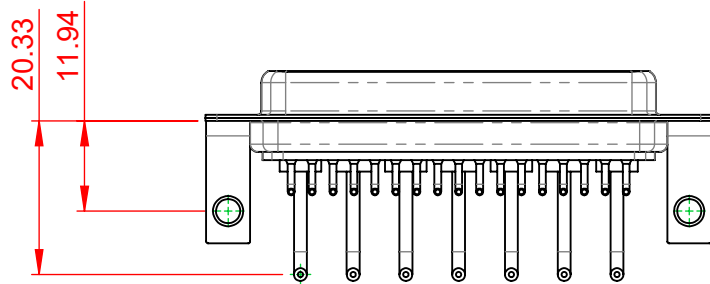

TOLERANCE UNLESS OTHERWISE SPECIFIED	
.X	±0.25
.XX	±0.13
.XXX	±0.05

THIS IS A C.A.D. GENERATED DRAWING  
DO NOT MAKE MANUAL REVISIONS TO MASTER.

ISSUE NUMBER	
ORIGINAL	①

**NOTES:**

**MATERIAL:**  
**HOUSING:** THERMOPLASTIC POLYESTER, UL94V-0  
**SHELL:** STEEL, TIN PLATED  
**CONTACT:** COPPER ALLOY, GOLD FLASH PLATED

**COMBINATION D-SUB**

SW REFERENCE NO.: 630 COMBO ASSEMBLY	
DRAWN: C.B	DATE: JAN. 01/2019
CHECKED:	DATE:
SCALE: (IN C.A.D. 1:1)	SHEET 1 OF 2
DRAWING NUMBER: 630-24W7250-1TC	ISSUE
PART NUMBER: 630-24W7250-1TC	1

TOLERANCE UNLESS OTHERWISE SPECIFIED	
.X	±0.25
.XX	±0.13
.XXX	±0.05

THIS IS A C.A.D. GENERATED DRAWING  
DO NOT MAKE MANUAL REVISIONS TO MASTER.

ISSUE NUMBER	
ORIGINAL	①

<b>COMBINATION D-SUB</b>		SW REFERENCE NO.: 630 COMBO ASSEMBLY	
		DRAWN: C.B	DATE: JAN. 01/2019
<b>EDAC</b> EDAC INC TORONTO, ONTARIO CANADA YOUR CONNECTION TO QUALITY & SERVICE		CHECKED:	DATE:
		SCALE: N.T.S	SHEET 2 OF 2
THESE DRAWINGS AND SPECIFICATIONS ARE THE PROPERTY OF EDAC INC., AND SHALL NOT BE REPRODUCED, OR COPIED OR USED AS THE BASIS FOR THE MANUFACTURE OR SALE OF APPARATUS WITHOUT WRITTEN PERMISSION.			ISSUE 1
DRAWING NUMBER: 630-24W7250-1TC		PART NUMBER: 630-24W7250-1TC	