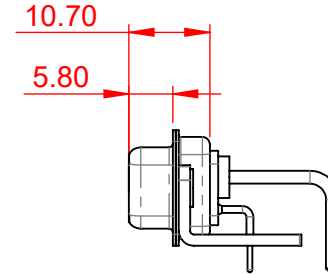

TOLERANCE UNLESS OTHERWISE SPECIFIED	
.X	±0.25
.XX	±0.13
.XXX	±0.05

THIS IS A C.A.D. GENERATED DRAWING  
DO NOT MAKE MANUAL REVISIONS TO MASTER.

ISSUE NUMBER	
ORIGINAL	①

**NOTES:**

**MATERIAL:**  
**HOUSING:** THERMOPLASTIC POLYESTER, UL94V-0  
**SHELL:** STEEL, TIN PLATED  
**CONTACT:** COPPER ALLOY, GOLD FLASH PLATED

**COMBINATION D-SUB**

SW REFERENCE NO.: 630 COMBO ASSEMBLY	
DRAWN: C.B	DATE: JAN. 01/2019
CHECKED:	DATE:
SCALE: (IN C.A.D. 1:1)	SHEET 1 OF 2
DRAWING NUMBER: 630-24W7250-1TC	ISSUE
PART NUMBER: 630-24W7250-1TC	1

TOLERANCE UNLESS OTHERWISE SPECIFIED	
.X	±0.25
.XX	±0.13
.XXX	±0.05

THIS IS A C.A.D. GENERATED DRAWING  
DO NOT MAKE MANUAL REVISIONS TO MASTER.

ISSUE NUMBER	
ORIGINAL	①

<b>COMBINATION D-SUB</b>		SW REFERENCE NO.: 630 COMBO ASSEMBLY	
		DRAWN: C.B	DATE: JAN. 01/2019
<b>EDAC</b> EDAC INC TORONTO, ONTARIO CANADA YOUR CONNECTION TO QUALITY & SERVICE		CHECKED:	DATE:
		SCALE: N.T.S	SHEET 2 OF 2
THESE DRAWINGS AND SPECIFICATIONS ARE THE PROPERTY OF EDAC INC., AND SHALL NOT BE REPRODUCED, OR COPIED OR USED AS THE BASIS FOR THE MANUFACTURE OR SALE OF APPARATUS WITHOUT WRITTEN PERMISSION.			ISSUE 1
DRAWING NUMBER: 630-24W7250-1TC		PART NUMBER: 630-24W7250-1TC	