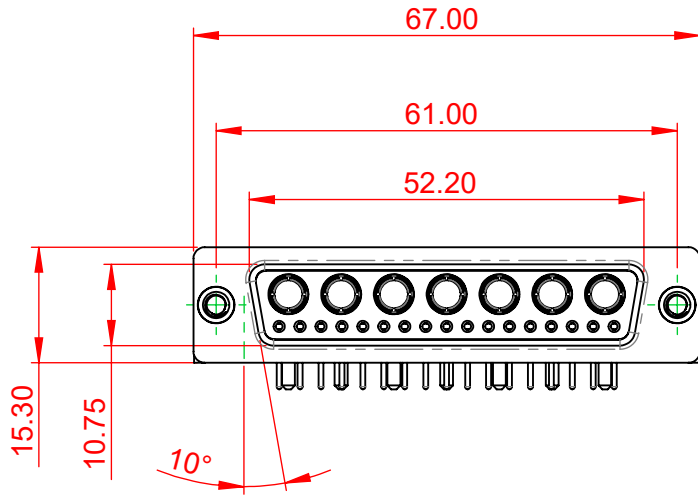

TOLERANCE UNLESS OTHERWISE SPECIFIED	
.X	±0.25
.XX	±0.13
.XXX	±0.05

THIS IS A C.A.D. GENERATED DRAWING  
DO NOT MAKE MANUAL REVISIONS TO MASTER.

ISSUE NUMBER	
ORIGINAL	①

**NOTES:**

**MATERIAL:**  
**HOUSING:** THERMOPLASTIC POLYESTER, UL94V-0  
**SHELL:** STEEL, TIN PLATED  
**CONTACT:** COPPER ALLOY, GOLD FLASH PLATED

**COMBINATION D-SUB**

SW REFERENCE NO.: 630 COMBO ASSEMBLY	
DRAWN: C.B	DATE: JAN. 01/2019
CHECKED:	DATE:
SCALE: (IN C.A.D. 1:1)	SHEET 1 OF 2
DRAWING NUMBER: 630-24W7250-1TC	ISSUE
PART NUMBER: 630-24W7250-1TC	1

TOLERANCE UNLESS OTHERWISE SPECIFIED	
.X	±0.25
.XX	±0.13
.XXX	±0.05

THIS IS A C.A.D. GENERATED DRAWING  
DO NOT MAKE MANUAL REVISIONS TO MASTER.

ISSUE NUMBER	
ORIGINAL	①

<b>COMBINATION D-SUB</b>		SW REFERENCE NO.: 630 COMBO ASSEMBLY	
		DRAWN: C.B	DATE: JAN. 01/2019
<b>EDAC</b> EDAC INC TORONTO, ONTARIO CANADA YOUR CONNECTION TO QUALITY & SERVICE		CHECKED:	DATE:
		SCALE: N.T.S	SHEET 2 OF 2
THESE DRAWINGS AND SPECIFICATIONS ARE THE PROPERTY OF EDAC INC., AND SHALL NOT BE REPRODUCED, OR COPIED OR USED AS THE BASIS FOR THE MANUFACTURE OR SALE OF APPARATUS WITHOUT WRITTEN PERMISSION.			ISSUE 1
DRAWING NUMBER: 630-24W7250-1TC		PART NUMBER: 630-24W7250-1TC	