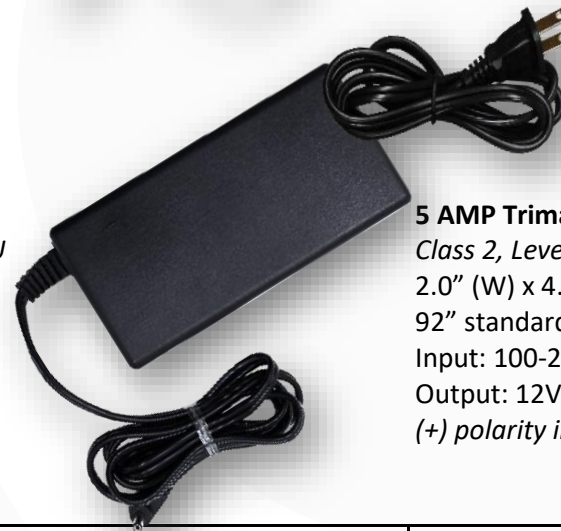

3.8 AMP GME (SKU# 4842)
Class 2, Level VI, UL Listed E241618 85WU
1.8" (W) x 3.8" (H) x 1.5" (D)
72" standard cable
Input: 100-240 VAC, 50/60HZ, 1.2 AMP
Output: 12VDC, 3.8 AMP
(+) polarity indicated by ribs