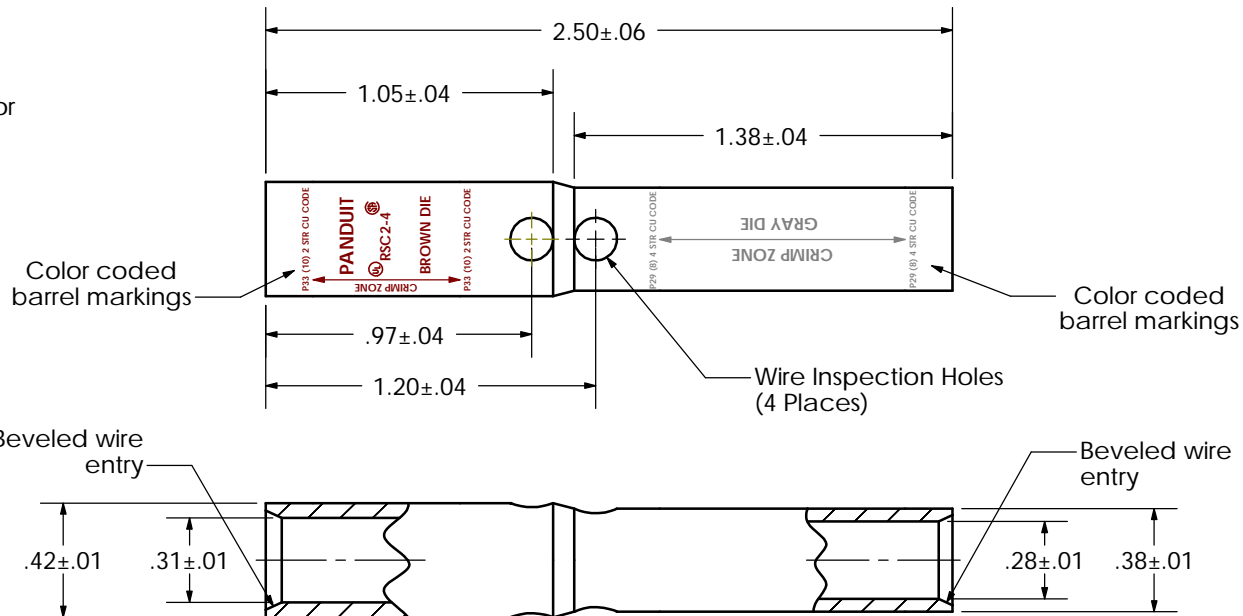

THIS COPY IS PROVIDED ON A RESTRICTED BASIS AND IS NOT TO BE USED IN ANY WAY DETRIMENTAL TO THE INTERESTS OF PANDUIT CORP.

Material	High Conductivity Seamless Copper Tube
Plating	Electro-Tin
UL Listed Wire Connector	Yes, for applications up to 35kv. Consult cable manufacturer for voltage stress relief instructions with applications greater than 2000 volts.
UL Temperature Rating	90° C
C.S.A Certified Wire Connector	Yes

	From	To
Wire Sizes	2 AWG	4-3 AWG STR & 2 AWG SOLID
Wire Types	Stranded Copper; Class B: Compact, Compressed or Concentric, Class C: Concentric	Stranded Copper; Class B: Compact, Compressed or Concentric, Class C: Concentric
Wire Strip Lengths	1.0 in.	1-5/16 in.
Panduit Color Code on Barrels	BROWN	GRAY
Panduit Die Index No. on Barrels	P33	P29
Alternate Industry Die Index No. () on Barrels	(10)	(8)

				PANDUIT CORP. TINLEY PARK, ILLINOIS	
				RSC2-4-Q Copper Reducing Splice With Inspection Holes	
03	3/04	KLFU	KLFU	Wire size TO was: 4 AWG	11644
REV	DATE	BY	CHK	DESCRIPTION	ECN
					SCALE N/A
					DRAWING NO / CAD FILE
					RSC2-4-CUST