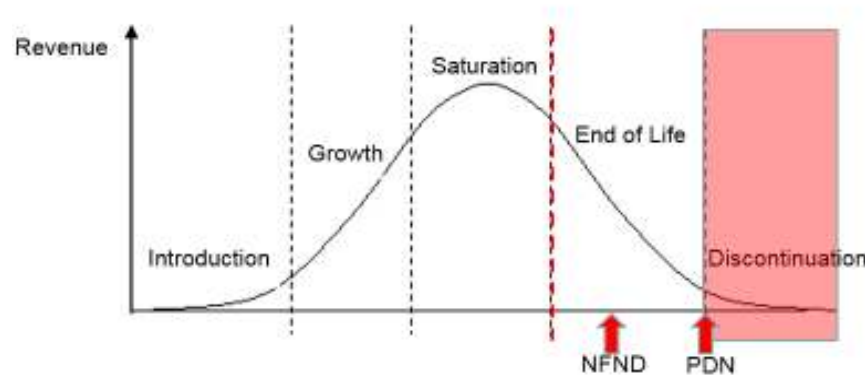

Light is OSRAM

Product Discontinuation (acc. JEDEC J-STD-048) OS-PD-2018-069

18-Sept-2018

Last order:	15-Dec-2018
Last delivery:	15-Jun-2019
Reason:	Product performance improvement

Please direct your feedback to your local Sales office.