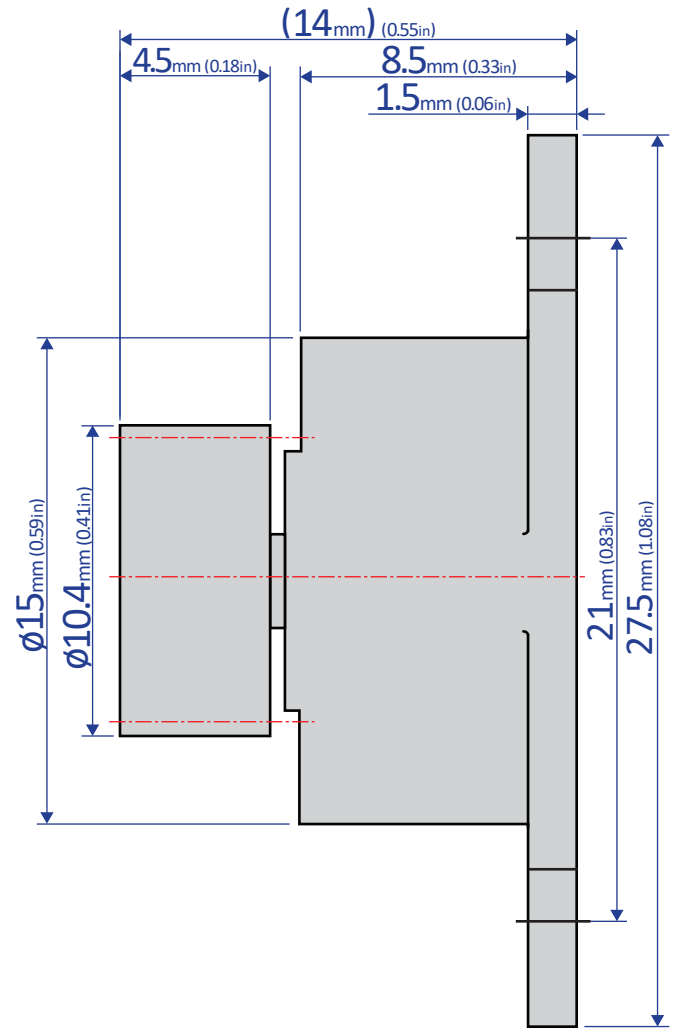

FRT-C2-G1

ROTARY DAMPER

Bansbach
easylift[®]

50 West Drive • Melbourne, Florida 32904
(321) 253-1999 • www.easylift.com • www.damper.net