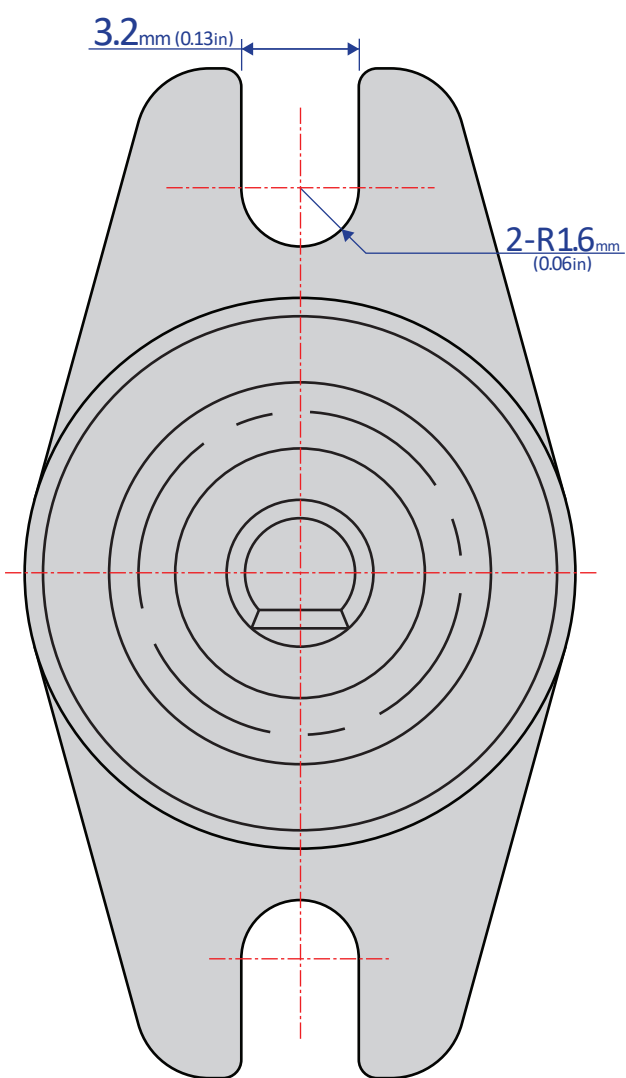

FRT-C2-G1

ROTARY DAMPER

Bansbach
easylift[®]

50 West Drive • Melbourne, Florida 32904
(321) 253-1999 • www.easylift.com • www.damper.net