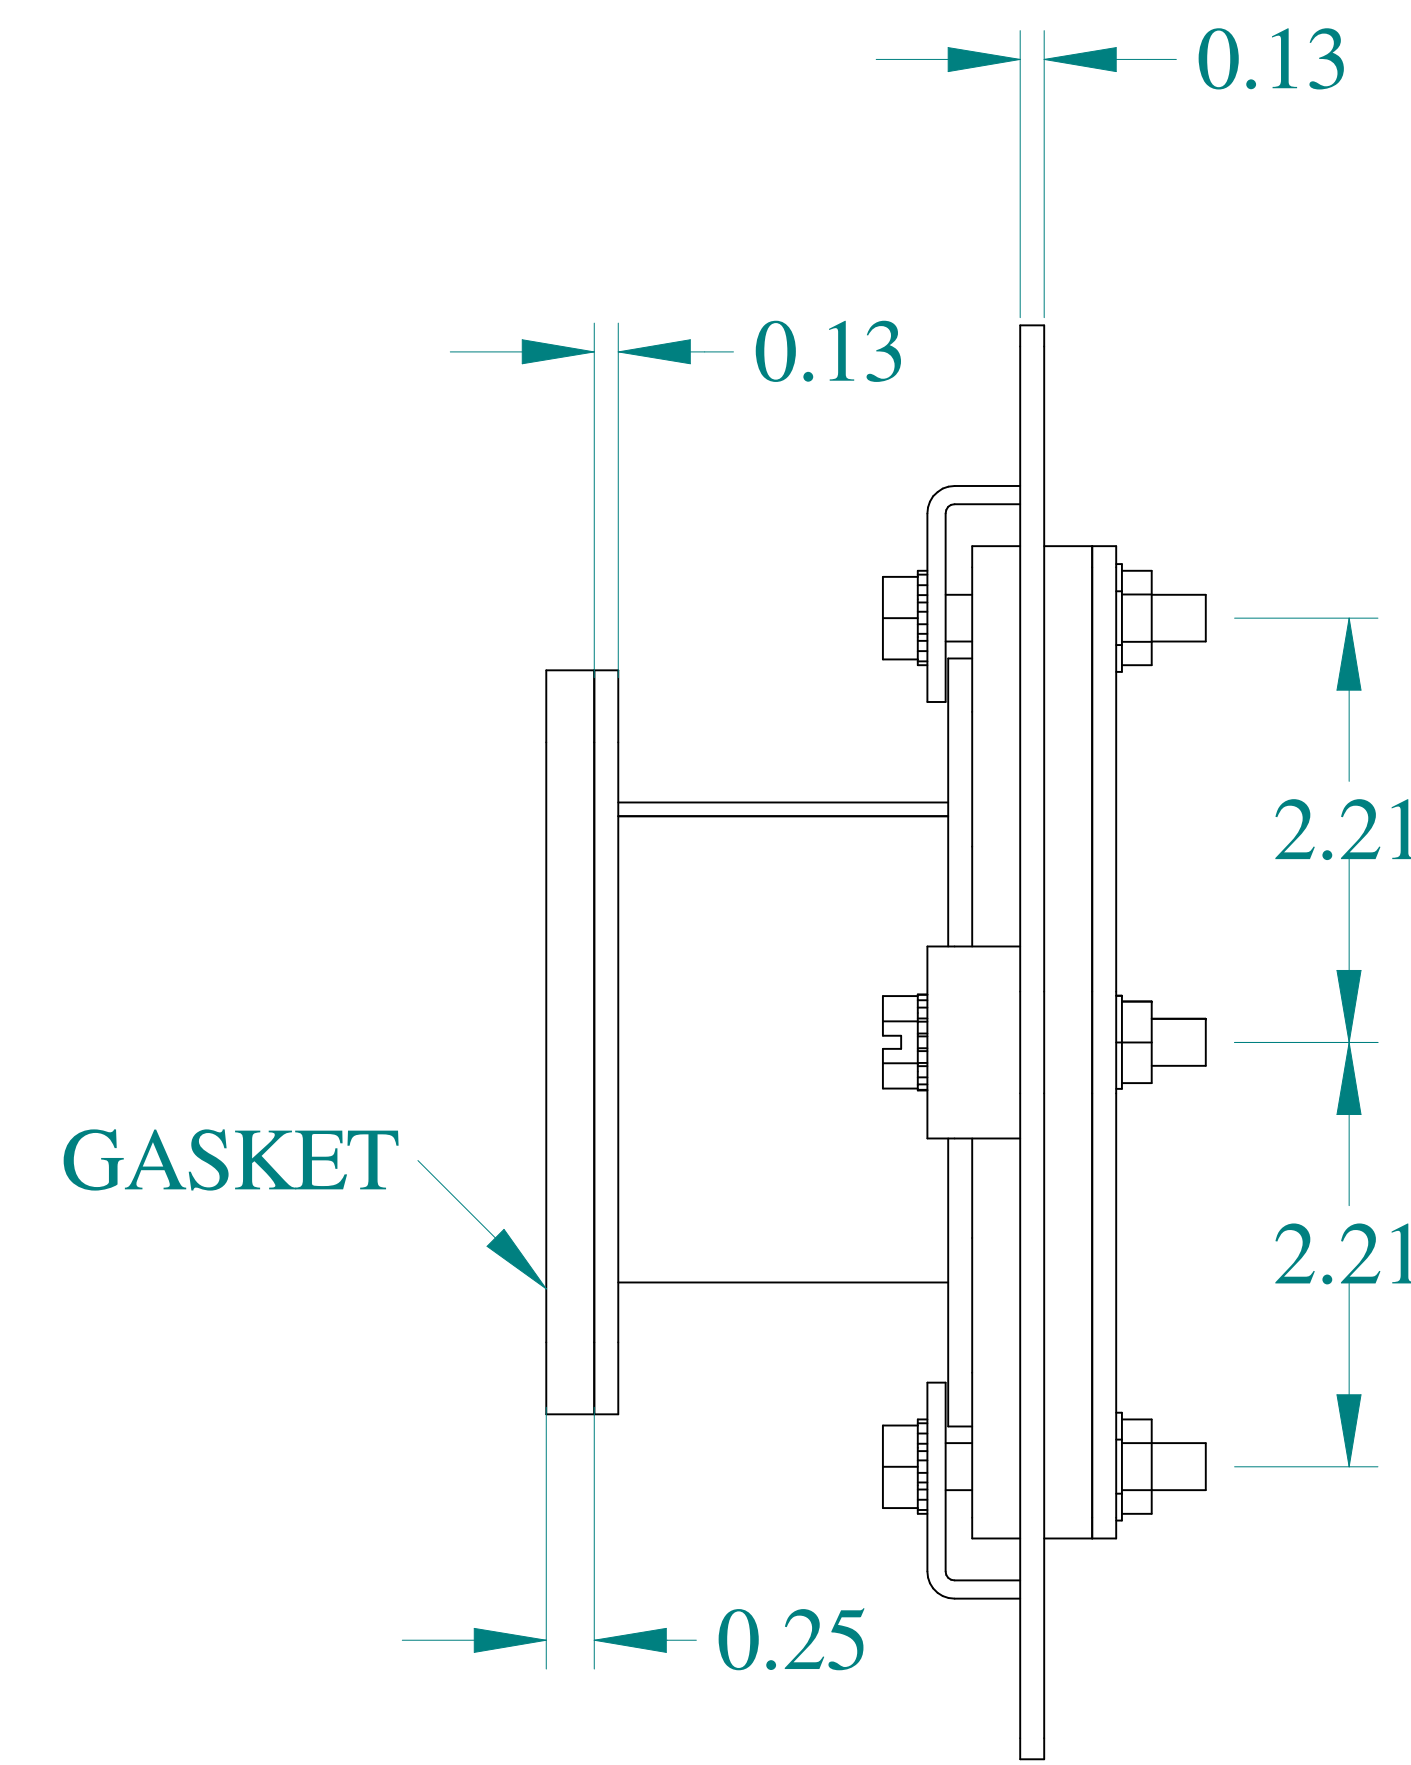

TOP VIEW

ISOMETRIC VIEWS

SIDE VIEW

FRONT VIEW

SIDE VIEW

BACK VIEW

BOTTOM VIEW

Data subject to change without notice.

Part # : 1485BV1

Date : Mar. 22, 2019

Link: www.hamfmfg.com/1485BV1