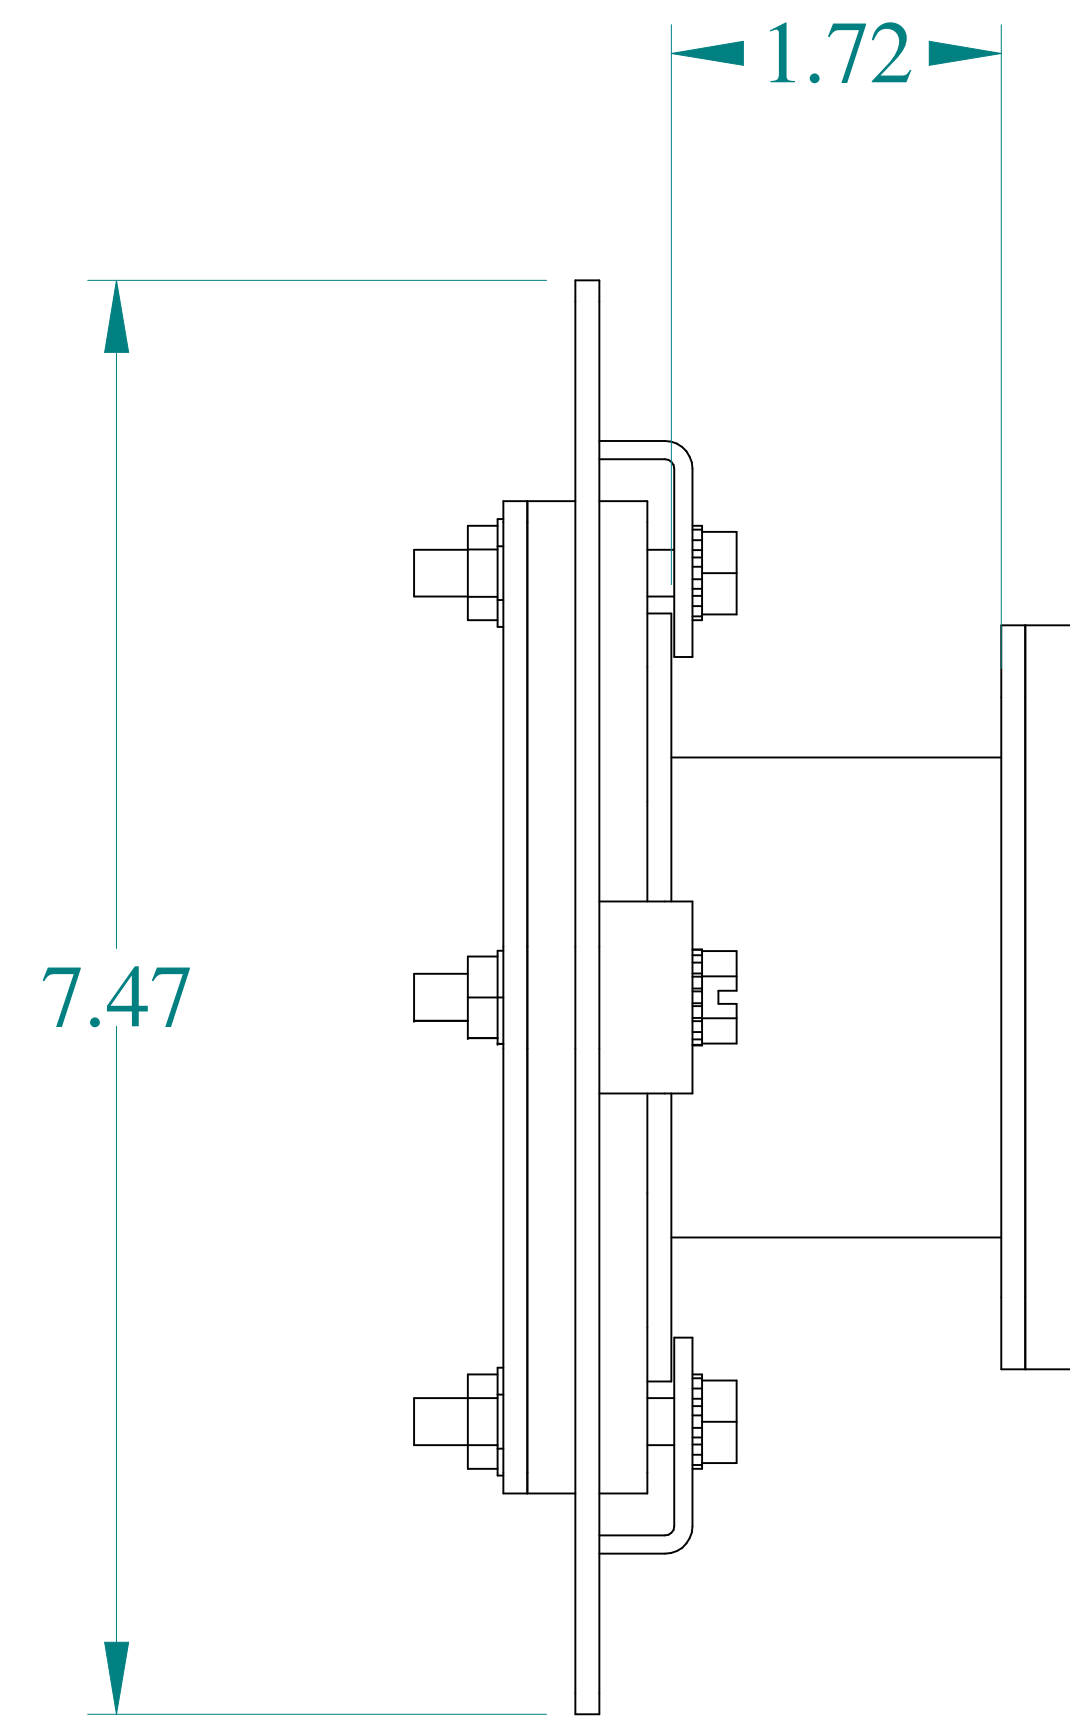

TOP VIEW

ISOMETRIC VIEWS

SIDE VIEW

FRONT VIEW

SIDE VIEW

BACK VIEW

BOTTOM VIEW

Data subject to change without notice.

Part # : 1485BV1

Date : Mar. 22, 2019

Link: www.hamfmfg.com/1485BV1