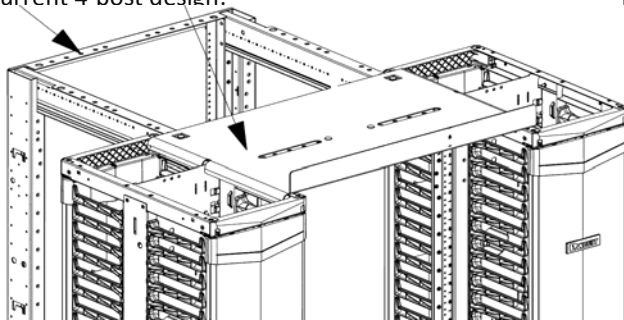

The PatchRunner 2 overhead waterfall troughs are being consolidated and simplified. Currently, two different versions are available: one for use with 2-post racks - R2PPR2VWF(WH) and one for use with 4-post racks - R4PPR2VWF(WH). Both of these versions will be discontinued and replaced with a single version that will work with both 2-post and 4-post racks - PR2VWF(WH). The new design will have telescoping width to accommodate all racks.

Current 2-post design:

New design attached to 2-post rack:

Current 4-post design:

New design attached to 4-post rack:

IMPACTED PART NUMBERS AND REPLACEMENT PART NUMBERS: (where applicable)

[Reference Page 2 / Linked PDF](#)