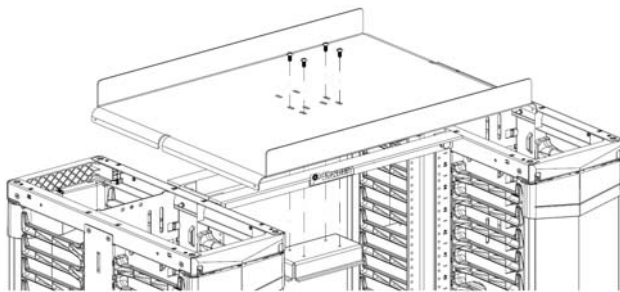

The PatchRunner 2 overhead waterfall troughs are being consolidated and simplified. Currently, two different versions are available: one for use with 2-post racks - R2PPR2VWF(WH) and one for use with 4-post racks - R4PPR2VWF(WH). Both of these versions will be discontinued and replaced with a single version that will work with both 2-post and 4-post racks - PR2VWF(WH). The new design will have telescoping width to accommodate all racks.

Current 2-post design:

New design attached to 2-post rack:

Current 4-post design:

New design attached to 4-post rack:

IMPACTED PART NUMBERS AND REPLACEMENT PART NUMBERS: (where applicable)

[Reference Page 2 / Linked PDF](#)