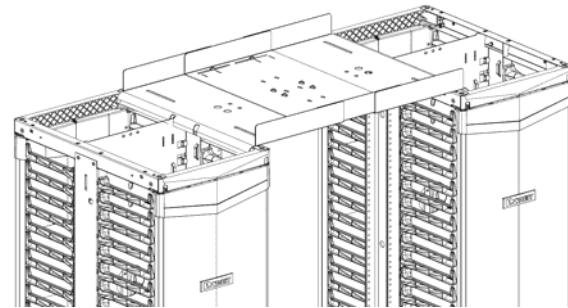

The PatchRunner 2 overhead waterfall troughs are being consolidated and simplified. Currently, two different versions are available: one for use with 2-post racks - R2PPR2VWF(WH) and one for use with 4-post racks - R4PPR2VWF(WH). Both of these versions will be discontinued and replaced with a single version that will work with both 2-post and 4-post racks - PR2VWF(WH). The new design will have telescoping width to accommodate all racks.

Current 2-post design:

New design attached to 2-post rack:

Current 4-post design:

New design attached to 4-post rack:

IMPACTED PART NUMBERS AND REPLACEMENT PART NUMBERS: (where applicable)

[Reference Page 2 / Linked PDF](#)