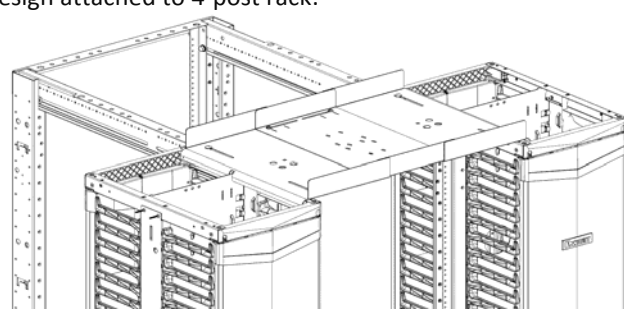

The PatchRunner 2 overhead waterfall troughs are being consolidated and simplified. Currently, two different versions are available: one for use with 2-post racks - R2PPR2VWF(WH) and one for use with 4-post racks - R4PPR2VWF(WH). Both of these versions will be discontinued and replaced with a single version that will work with both 2-post and 4-post racks - PR2VWF(WH). The new design will have telescoping width to accommodate all racks.

Current 2-post design:

New design attached to 2-post rack:

Current 4-post design:

New design attached to 4-post rack:

IMPACTED PART NUMBERS AND REPLACEMENT PART NUMBERS: (where applicable)

[Reference Page 2 / Linked PDF](#)