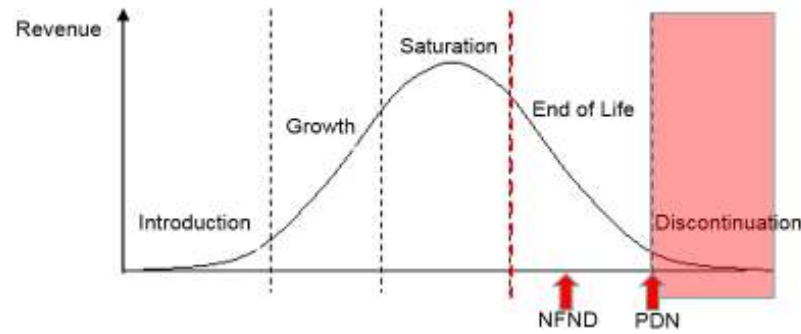

Light is OSRAM

**Product Discontinuation** (acc. JEDEC J-STD-048)  
**OS-PD-2017-046**

8/1/2017

---

<b>Last order:</b>	11/1/2018
<b>Last delivery:</b>	2/1/2018
<b>Reason:</b>	Brightness Improvement

---

Please direct your feedback to your local Sales office.