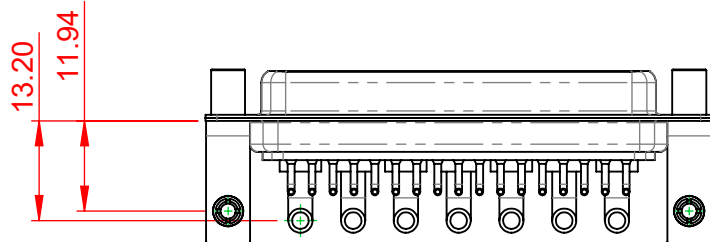

TOLERANCE UNLESS OTHERWISE SPECIFIED	
.X	±0.25
.XX	±0.13
.XXX	±0.05

THIS IS A C.A.D. GENERATED DRAWING  
DO NOT MAKE MANUAL REVISIONS TO MASTER.

ISSUE NUMBER	
ORIGINAL	①

**NOTES:**

**MATERIAL:**  
**HOUSING:** THERMOPLASTIC POLYESTER, UL94V-0  
**SHELL:** STEEL, NICKEL PLATED  
**CONTACT:** COPPER ALLOY, GOLD FLASH PLATED