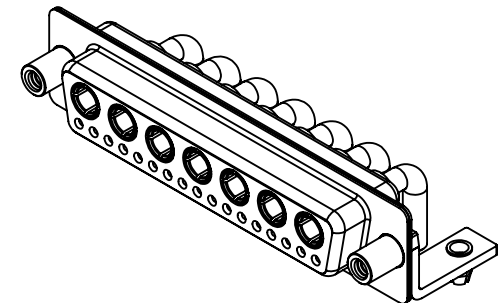

THIS SERIES FULLY CONFORMS TO
THE EUROPEAN UNION DIRECTIVES
2011/65/EU FOR RoHS COMPLIANCY.

YOUR CONNECTION TO QUALITY & SERVICE

EDAC INC
TORONTO, ONTARIO
CANADA

THESE DRAWINGS AND SPECIFICATIONS
ARE THE PROPERTY OF EDAC INC., AND
SHALL NOT BE REPRODUCED, OR COPIED
OR USED AS THE BASIS FOR THE
MANUFACTURE OR SALE OF APPARATUS
WITHOUT WRITTEN PERMISSION.

COMBINATION D-SUB

SW REFERENCE NO.: 630 COMBO ASSEMBLY	
DRAWN: C.B	DATE: JAN. 01/2019
CHECKED:	DATE:
SCALE: (IN C.A.D. 1:1)	SHEET 1 OF 2
DRAWING NUMBER: 630-24W7240-3N5	ISSUE
PART NUMBER: 630-24W7240-3N5	1