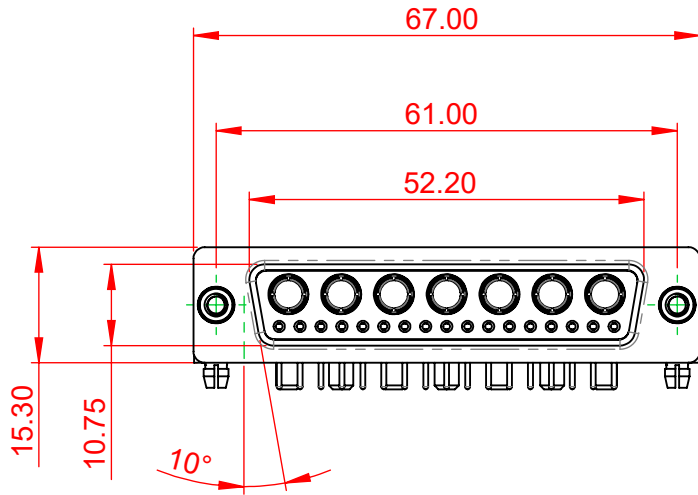

TOLERANCE UNLESS OTHERWISE SPECIFIED	
.X	±0.25
.XX	±0.13
.XXX	±0.05

THIS IS A C.A.D. GENERATED DRAWING  
DO NOT MAKE MANUAL REVISIONS TO MASTER.

ISSUE NUMBER	
ORIGINAL	①

**NOTES:**

**MATERIAL:**  
**HOUSING:** THERMOPLASTIC POLYESTER, UL94V-0  
**SHELL:** STEEL, NICKEL PLATED  
**CONTACT:** COPPER ALLOY, GOLD FLASH PLATED

**COMBINATION D-SUB**

SW REFERENCE NO.: 630 COMBO ASSEMBLY	
DRAWN: C.B	DATE: JAN. 01/2019
CHECKED:	DATE:
SCALE: (IN C.A.D. 1:1)	SHEET 1 OF 2
DRAWING NUMBER: 630-24W7240-3N5	ISSUE
PART NUMBER: 630-24W7240-3N5	1

TOLERANCE UNLESS OTHERWISE SPECIFIED	
.X	±0.25
.XX	±0.13
.XXX	±0.05

THIS IS A C.A.D. GENERATED DRAWING  
DO NOT MAKE MANUAL REVISIONS TO MASTER.

ISSUE NUMBER	
ORIGINAL	①

<b>COMBINATION D-SUB</b>		SW REFERENCE NO.: 630 COMBO ASSEMBLY	
		DRAWN: C.B	DATE: JAN. 01/2019
<b>EDAC</b> TORONTO, ONTARIO CANADA YOUR CONNECTION TO QUALITY & SERVICE		CHECKED:	DATE:
		SCALE: N.T.S	SHEET 2 OF 2
THESE DRAWINGS AND SPECIFICATIONS ARE THE PROPERTY OF EDAC INC., AND SHALL NOT BE REPRODUCED, OR COPIED OR USED AS THE BASIS FOR THE MANUFACTURE OR SALE OF APPARATUS WITHOUT WRITTEN PERMISSION.			DRAWING NUMBER: 630-24W7240-3N5
			PART NUMBER: 630-24W7240-3N5
			ISSUE 1