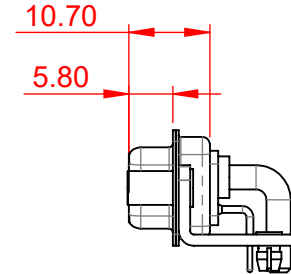

TOLERANCE UNLESS OTHERWISE SPECIFIED	
.X	±0.25
.XX	±0.13
.XXX	±0.05

THIS IS A C.A.D. GENERATED DRAWING  
DO NOT MAKE MANUAL REVISIONS TO MASTER.

ISSUE NUMBER	
ORIGINAL	①

**NOTES:**

**MATERIAL:**  
**HOUSING:** THERMOPLASTIC POLYESTER, UL94V-0  
**SHELL:** STEEL, NICKEL PLATED  
**CONTACT:** COPPER ALLOY, GOLD FLASH PLATED