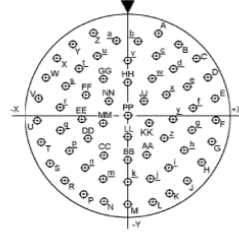

4
3
2
1

Contact Layout

Contacts (Insert arrangement 25-61)					
Contact position ID	Location		Contact position ID	Location	
	X-axis (mm)	Y-axis (mm)		X-axis (mm)	Y-axis (mm)
A	+196 (4.98)	+500 (12.70)	J	+251 (6.38)	-314 (7.98)
B	+314 (7.98)	+435 (11.05)	K	+133 (3.38)	-379 (9.63)
C	+413 (10.49)	+343 (8.71)	L	+000 (0.00)	-402 (10.21)
D	+485 (12.32)	+230 (5.84)	M	-133 (3.38)	-379 (9.63)
E	+527 (13.39)	+101 (2.57)	N	-251 (6.38)	-314 (7.98)
F	+536 (13.61)	-030 (0.76)	O	-341 (8.66)	-213 (5.41)
G	+511 (12.98)	-164 (4.17)	P	-392 (9.96)	-088 (2.24)
H	+454 (11.53)	-287 (7.29)	Q	-399 (10.13)	+046 (1.17)
I	+368 (9.35)	-391 (9.93)	R	-362 (9.19)	+175 (4.45)
J	+259 (6.58)	-470 (11.94)	S	-285 (7.24)	+283 (7.19)
K	+134 (3.40)	-519 (13.18)	T	-173 (4.39)	+363 (9.22)
L	+000 (0.00)	-537 (13.64)	U	+000 (0.00)	+338 (8.59)
M	-134 (3.40)	-519 (13.18)	V	+147 (3.73)	+223 (5.66)
N	-259 (6.58)	-470 (11.94)	W	+237 (6.02)	+122 (3.10)
O	-368 (9.35)	-391 (9.93)	X	+267 (6.78)	-010 (0.25)
P	-454 (11.53)	-287 (7.29)	Y	+228 (5.79)	-139 (3.53)
Q	-511 (12.98)	-164 (4.17)	Z	+131 (3.33)	-233 (5.92)
R	-536 (13.61)	-030 (0.76)	AA	+000 (0.00)	-267 (6.78)
S	-527 (13.39)	+101 (2.57)	BB	-131 (3.33)	-233 (5.92)
T	-485 (12.32)	+230 (5.84)	CC	-228 (5.79)	-139 (3.53)
U	-413 (10.49)	+343 (8.71)	DD	-267 (6.78)	-010 (0.25)
V	-314 (7.98)	+435 (11.05)	EE	-237 (6.02)	+122 (3.10)
W	-196 (4.98)	+500 (12.70)	FF	-147 (3.73)	+223 (5.66)
X	-068 (1.73)	+454 (11.53)	GG	+000 (0.00)	+200 (5.08)
Y	+068 (1.73)	+454 (11.53)	HH	+105 (2.67)	+094 (2.39)
Z	+173 (4.39)	+363 (9.22)	JJ	+135 (3.43)	-041 (1.04)
a	+285 (7.24)	+283 (7.19)	KK	+000 (0.00)	-132 (3.35)
b	+362 (9.19)	+175 (4.45)	LL	-135 (3.43)	-041 (1.04)
c	+399 (10.13)	-046 (1.17)	MM	-105 (2.67)	+094 (2.39)
d	+392 (9.96)	-088 (2.24)	NN	+000 (0.00)	+000 (0.00)
e	+341 (8.66)	-213 (5.41)	PP	---	---

Shell size	Arrangement no.	Number of contacts	Size contacts	Service rating	Contact location	Supersedes
25	-61	61	20	I	All	MS20057-61

SOURIAU shall not be liable for any non-conformity or damage due to a use of the Products which does not comply with the Specifications issued by either of the Parties or by a third party (professional recommendation, technical notice.)

Country	Jurisdiction & Control List
FR	Not Listed

PN: 8D525J61SNL

A	07-10-2016	First Release	
ISS	DATE	Latest modification - by	MOD N°
Designed By:		Date:	CUSTOMER DRAWING
TITLE		Composite Plug 8D series	
SCALE		General linear Tolerances:	NPRDS / PROJECT
NA		±--	859
SOURIAU	WWW.SOURIAU.COM		This document is the property of SOURIAU it must not be reproduced or communicated without permission
FORMAT	SOURIAU DRG N° 8D525J61SNL-C		SHEET 2/2