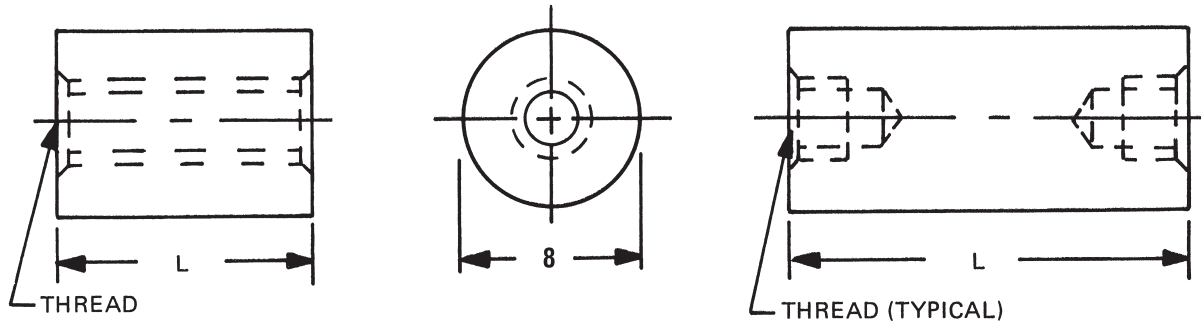

8mm ROUND FEMALE STANDOFFS

See page 7M for thread depth chart
 See page 6M for finish codes
 For non-standard parts contact Sales Office

LENGTH	PART NO.
3	M1100
4	M1101
5	M1102
6	M1103
7	M1104
8	M1105
9	M1106
10	M1107
11	M1108
12	M1109
13	M1110
14	M1111
15	M1112
16	M1113
17	M1114
18	M1115

LENGTH	PART NO.
19	M1116
20	M1117
21	M1118
22	M1119
23	M1120
24	M1121
25	M1122
28	M1123
31	M1124
34	M1125
37	M1126
40	M1127
43	M1128
46	M1129
49	M1130
52	M1131

THREAD	CODE
M3x0.5	3005
M3.5x0.6	3506
M4x0.7	4007
M5X0.8	5008