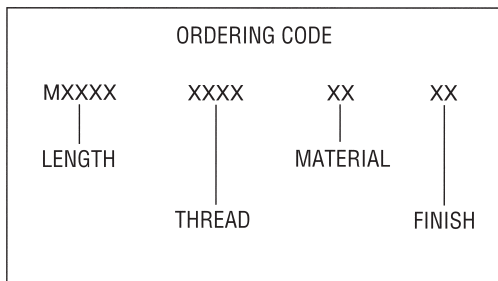

8mm ROUND FEMALE STANDOFFS

See page 7M for thread depth chart
 See page 6M for finish codes
 For non-standard parts contact Sales Office

LENGTH	PART NO.
3	M1100
4	M1101
5	M1102
6	M1103
7	M1104
8	M1105
9	M1106
10	M1107
11	M1108
12	M1109
13	M1110
14	M1111
15	M1112
16	M1113
17	M1114
18	M1115

LENGTH	PART NO.
19	M1116
20	M1117
21	M1118
22	M1119
23	M1120
24	M1121
25	M1122
28	M1123
31	M1124
34	M1125
37	M1126
40	M1127
43	M1128
46	M1129
49	M1130
52	M1131

THREAD	CODE
M3x0.5	3005
M3.5x0.6	3506
M4x0.7	4007
M5X0.8	5008