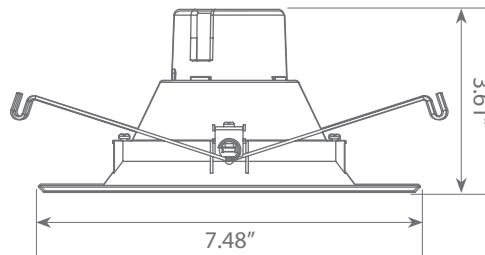

Product Dimensions