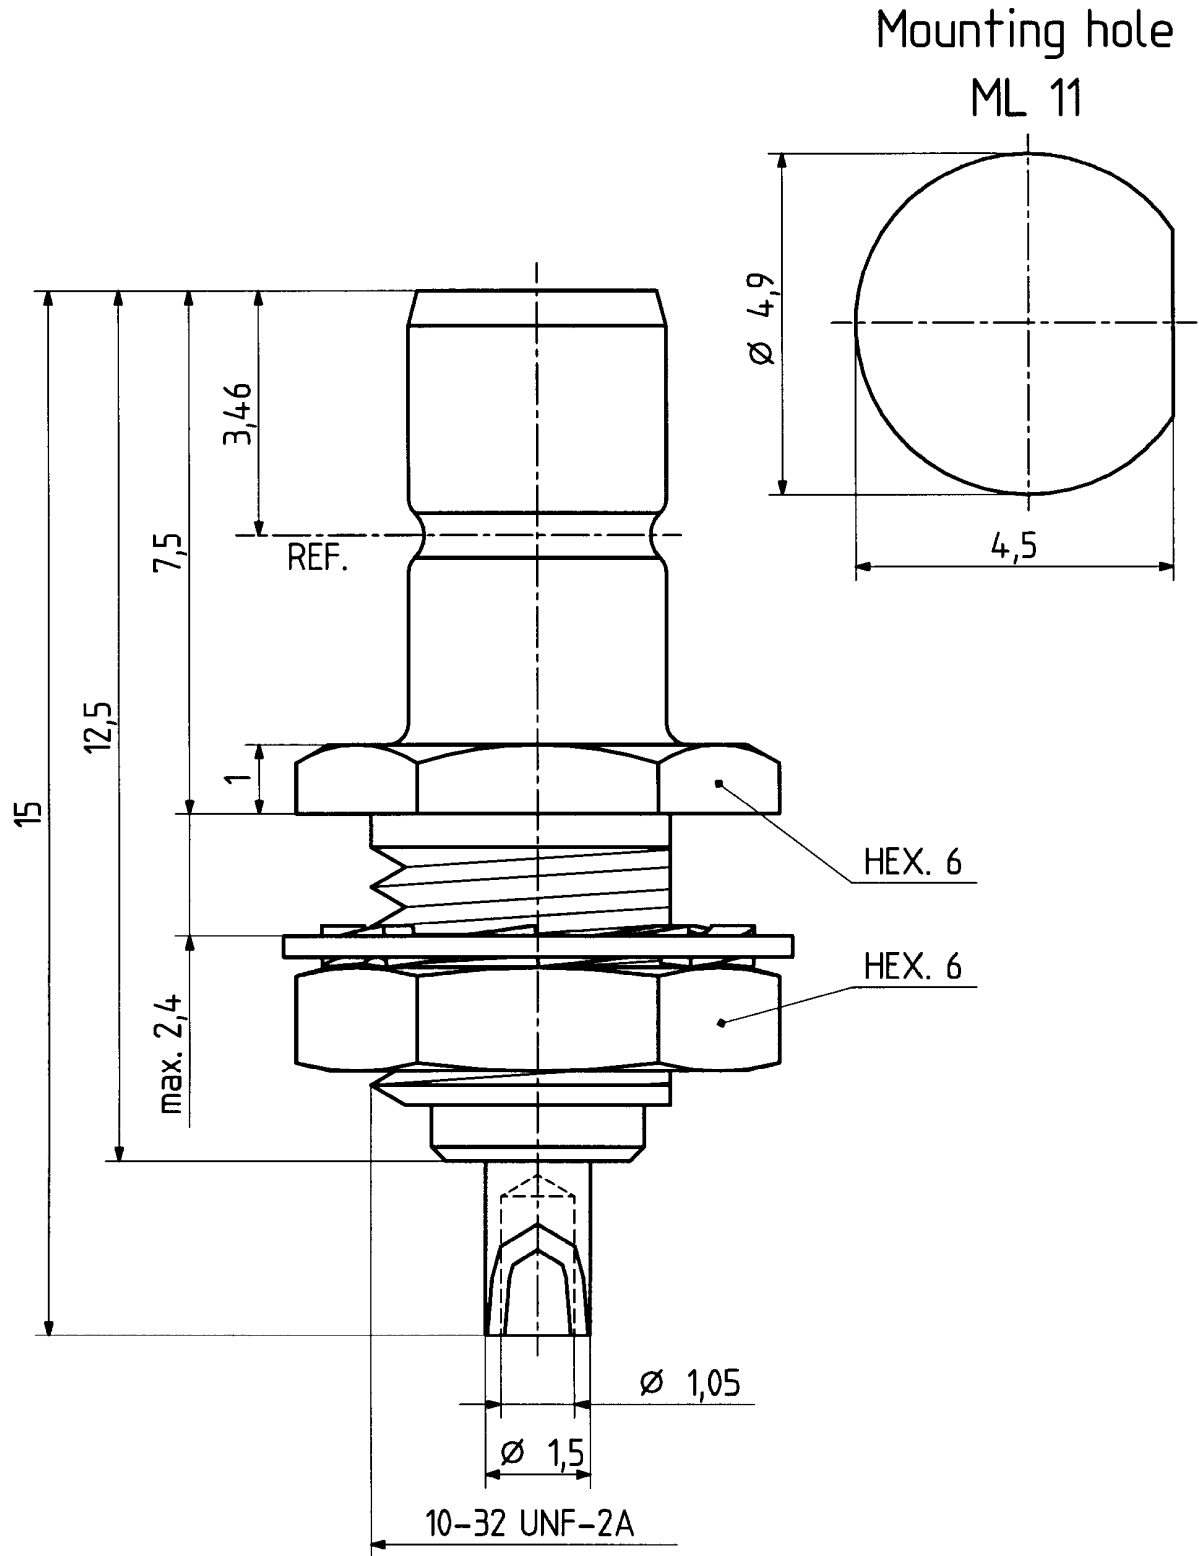

	date	sign
drawn	29.11.00	4515/H.G.
checked	<i>B.M.O.</i>	<i>4/26/11/11</i>
approved	<i>B.M.O.</i>	<i>4/26/11/11</i>

H+S 701 448.05

scale
10:1

HUBER + SUHNER RFX

dimensions in mm

drawing number
4.13.00170

OZ drawing :