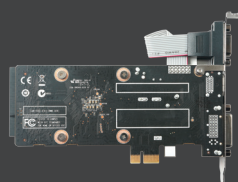

SKU: ZT-71304-20L

EAN: 4895173609121

UPC: 816264016400