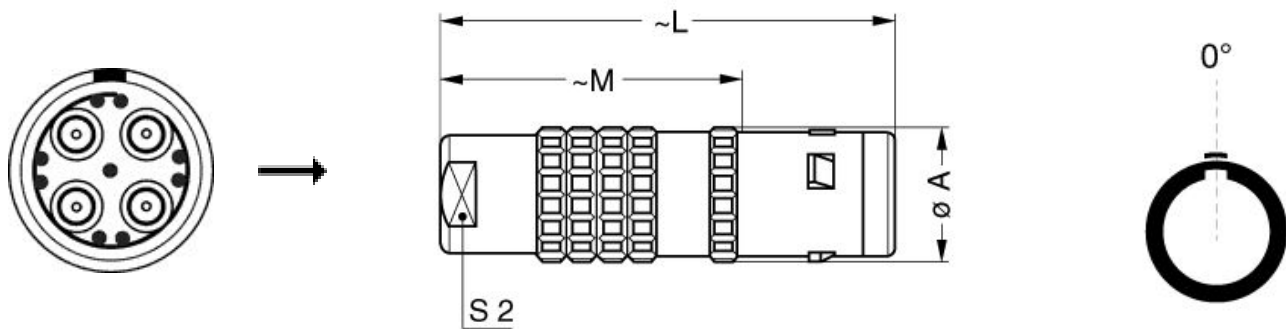

Endurance (Shell): 5000 mating cycles
Temp (min / max): -55°C / +200°C
Humidity (max): <=95% [at 60 deg C / 140 F]
Vibration: 15 g [10 Hz - 2000 Hz]
Shock Resistance: 100 g [6 ms]
Climatical Category: 50/175/21
Shielding (min): 95 dB (10 MHz)
Shielding (min): 80 dB (1 GHz)
Salt Spray Corrosion: >1000 hr

DRAWINGS

Dimensions

	A	L	M	S2
mm.	25	71	50.5	19
in.	0,98	2,80	1,99	0,75

RECOMMENDED BY LEMO

Tools

Extractor: [DCC.91.384.5LA](#)
Die Tool: [DPE.99.103.8K](#)
Spanner wrench: [DCD.4E.050.PA190](#)

LEMO products and services are provided "as is". LEMO makes no warranties or representations with regard to LEMO product & services or use of them, express, implied or statutory, including for accuracy, completeness, or security. The user is fully responsible for his products and applications using LEMO components.