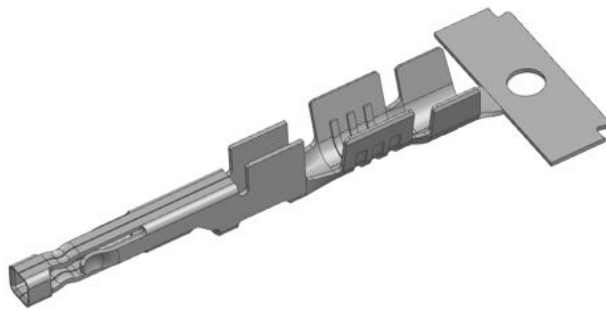

Before Picture

## Product Picture

172253\*

After Picture

**CFD- Metal 648971083**

- Because current vendor Kemper stopped producing C19210 and C42500 metal alloy, we must qualify new source Boway to keep production running. Metal alloys are not changed. Boway is one of local metal supplier in China.
- Product Impact
  - no impact to fit, form or function
  - ✓ Before: C19210 WOP 0.203 X 26.00(H08) P/N: 648971083
  - ✓ After: C19210 WOP 0.203 X 26.00(H08) P/N: 648971083
  - ✓ Product will be fully qualified before it is shipped. Qualification reports will be available after below listed date.