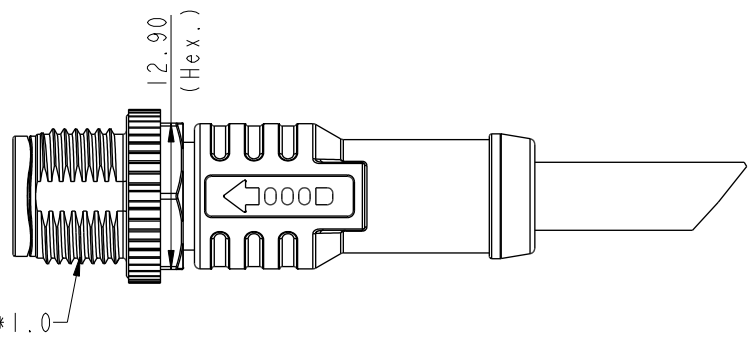

① M12A-XXBMMM-SL8000
Color:Black

② Cable

Note:

- * CC Important Dimension.
- * Waterproof Rate: IP68, IP69K.
- * Connector: Thermoplastic, Black.
- * Male Pin: Copper Alloy, Gold Plated.
- $\triangle B$ * Screw Nut: Metal.
- * Outer Mold: Thermoplastic, Black.
- * Cable: UL20549, TPU Jacket, Black.
(High bending cable)
- * Rated Voltage: 3 & 4Pin 250V dc. or ac.
5Pin 60V dc. or ac.
6~12Pin 30V dc. or ac.
- * Rated Current: 3~5Pin 4A
6~8Pin 2A
10~12Pin 1.5A
- * Operating Temperature: -20~80°C
- * Cable Length Tolerance: 01M:±40mm
02M~05M:±60mm
06M~10M:±100mm
11M~30M:±200mm
31M~99M:±500mm

UNIT:mm		
TOLERANCE	±0.5mm	

TITLE N SEN, M12 A, 08P, SCREW CABLE W/O SR, M, M, MOLDING $\triangle B$			
SCALE 3:2	SIZE A4	SHEET 1 OF 2	
REV. B	WC-REV. .0	CC : Inspection item	

Amphenol LTW
安費諾亮泰企業股份有限公司