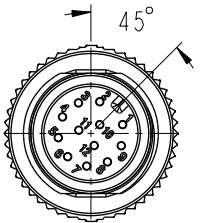

① M12A-XXBMMM-SL8000
Color:Black

② Cable

Note:

- * CC Important Dimension.
- * Waterproof Rate: IP68, IP69K.
- * Connector: Thermoplastic, Black.
- * Male Pin: Copper Alloy, Gold Plated.
- $\triangle B$ * Screw Nut: Metal.
- * Outer Mold: Thermoplastic, Black.
- * Cable: UL20549, TPU Jacket, Black.
(High bending cable)
- * Rated Voltage: 3 & 4Pin 250V dc. or ac.
5Pin 60V dc. or ac.
6~12Pin 30V dc. or ac.
- * Rated Current: 3~5Pin 4A
6~8Pin 2A
10~12Pin 1.5A
- * Operating Temperature: -20~80°C
- * Cable Length Tolerance: 01M:±40mm
02M~05M:±60mm
06M~10M:±100mm
11M~30M:±200mm
31M~99M:±500mm

UNIT:mm		
TOLERANCE	±0.5mm	

TITLE N SEN, M12 A, 08P, SCREW CABLE W/O SR, M, M, MOLDING $\triangle B$			
SCALE 3:2	SIZE A4	SHEET 1 OF 2	
REV. B	WC-REV. .0	CC : Inspection item	

Amphenol LTW
安費諾亮泰企業股份有限公司