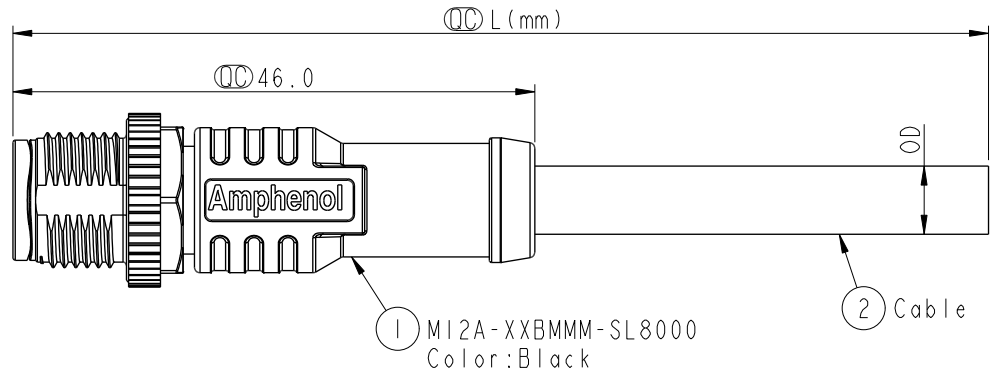

① M12A-XXBMMM-SL8000
Color:Black

② Cable

Note:

- * CC Important Dimension.
- * Waterproof Rate: IP68, IP69K.
- * Connector: Thermoplastic, Black.
- * Male Pin: Copper Alloy, Gold Plated.
- $\triangle B$ * Screw Nut: Metal.
- * Outer Mold: Thermoplastic, Black.
- * Cable: UL20549, TPU Jacket, Black.
(High bending cable)
- * Rated Voltage: 3 & 4Pin 250V dc. or ac.
5Pin 60V dc. or ac.
6~12Pin 30V dc. or ac.
- * Rated Current: 3~5Pin 4A
6~8Pin 2A
10~12Pin 1.5A
- * Operating Temperature: -20~80°C
- * Cable Length Tolerance: 01M:±40mm
02M~05M:±60mm
06M~10M:±100mm
11M~30M:±200mm
31M~99M:±500mm

UNIT:mm		
TOLERANCE	±0.5mm	

TITLE N SEN, M12 A, 08P, SCREW CABLE W/O SR, M, M, MOLDING $\triangle B$			
SCALE 3:2	SIZE A4	SHEET 1 OF 2	
REV. B	WC-REV. .0	CC : Inspection item	

Amphenol LTW
安費諾亮泰企業股份有限公司