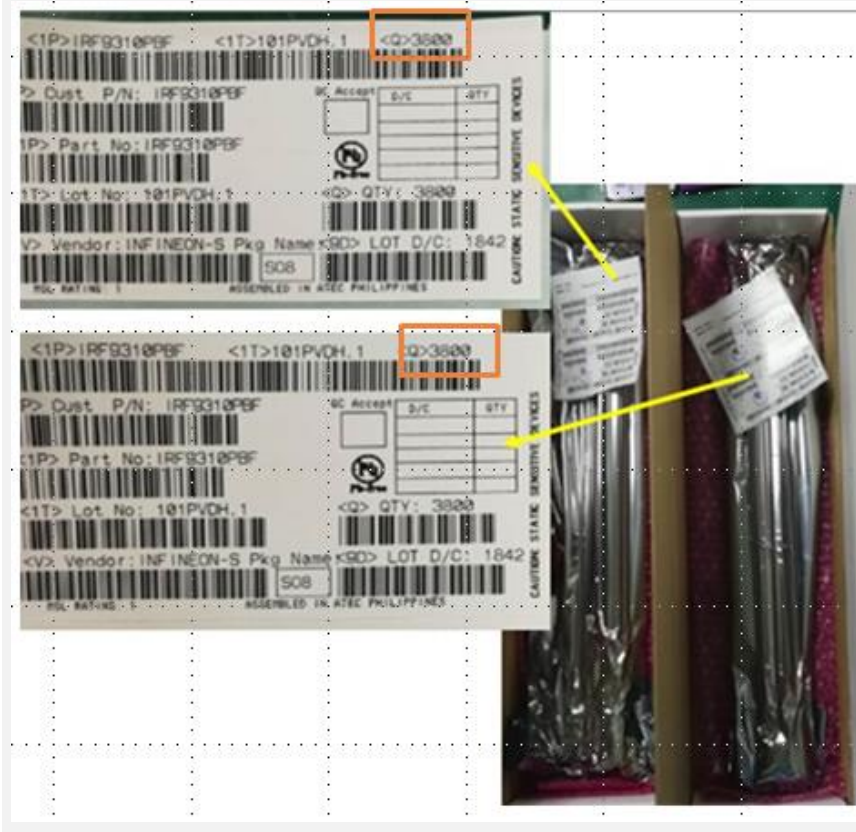

► Products affected:

Please refer to attached affected product list 1_cip13318.xlsx

► Detailed Change Information:

Subject: Customer will receive standardized inner box quantity for all tube packages.

Reason:

- As part of the “One Interface to the Customer” (OITC) initiative and data migration to the Infineon system, alignment needs to be done to have a consistent standard tube packing quantity for former IRF packages.
- This standardization will apply to all manufacturing locations in a phased approach.
- Contact Sales Representatives or Customer Logistics Management for details on specific parts

Description: Old New

Minimum order quantity change to standardize number of tubes per inner box packing and Sales Product number changes as specified in the following attachment.

- Please refer to 3_cip13318.pdf

N° 133/18

► **Product Identification:**

Identification by the quantity on labels (refer to impact below) and dispatch notes

► **Impact of Change:**

Infineon does not see any negative impact on quality, function and reliability as it is only a logistical change.