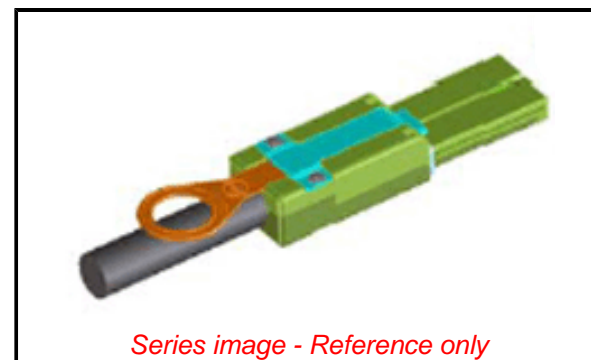

PLEASE CHECK WWW.MOLEX.COM FOR LATEST PART INFORMATION

Part Number: **0745470305**
Status: **Active**
Overview: [iPass Connector System](#)
Description: External iPass Mini Multi-Lane SAS X4 Cable Assembly, 26 Circuits, 26 AWG, 5.0m Length, Key 2, 4, 6

Documents:

[Drawing (PDF)](#) [RoHS Certificate of Compliance (PDF)](#)
[Test Summary TS-74547-001 (PDF)](#)

Agency Certification

CSA LR64395
UL E72548

General

Product Family Cable Assemblies
Series [74547](#)
Assembly Configuration Dual Ended Connectors
Comments Universal Key, SAS
Connector to Connector Mini SAS-to-Mini SAS
Overview [iPass Connector System](#)
Product Name iPass, Mini Multi-Lane, SAS, X4
UPC 822350284493

Physical

Cable Length 5.0m
Circuits (Loaded) 26
Gender Plug
Lock to Mating Part Yes
Material - Metal Stainless Steel
Net Weight 783.180/g
Packaging Type Bag
Single Ended No
Wire Insulation Diameter N/A
Wire Size AWG 28
Wire/Cable Type Parallel Pair

Electrical

Shield Type N/A
Shielded No

Material Info

Reference - Drawing Numbers

Sales Drawing SD-74547-100
Test Summary TS-74547-001

Series image - Reference only

EU ELV

Not Relevant

EU RoHS

Compliant

REACH SVHC

Not Contained Per -
ED/108/2014 (17 Dec
2014)

Halogen-Free

Status

Not Low-Halogen

For more information, please visit [Contact US](#)

China ROHS

ELV

RoHS Phthalates

China RoHS

Green Image

Not Relevant

Not Contained

Search Parts in this Series

[74547](#) Series

Mates With

[75586](#) iPass Receptacle. [74548](#) EMI Housing Assembly

Use With

[74735](#) X2 Transceiver. [74739](#) XPAK Transceiver. [74548](#) External iPass Mini Multi-Lane SAS Guide Frame