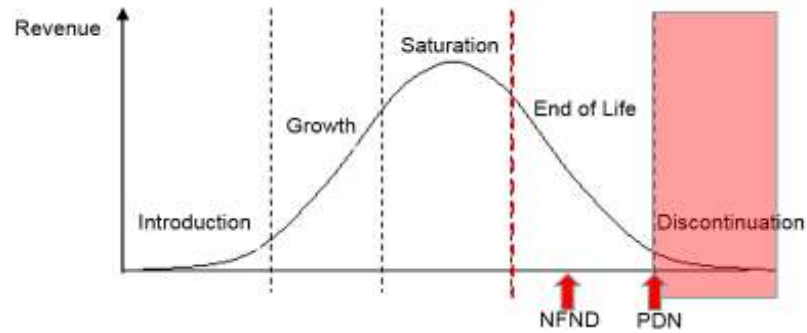

Light is OSRAM

Product Discontinuation (acc. JEDEC J-STD-048)
OS-PD-2017-030

6/15/2017

Last order:	12/19/2017
Last delivery:	6/19/2018
Reason:	streamline of product portfolio and/or closing of non used ordering codes

---

Please direct your feedback to your local Sales office.