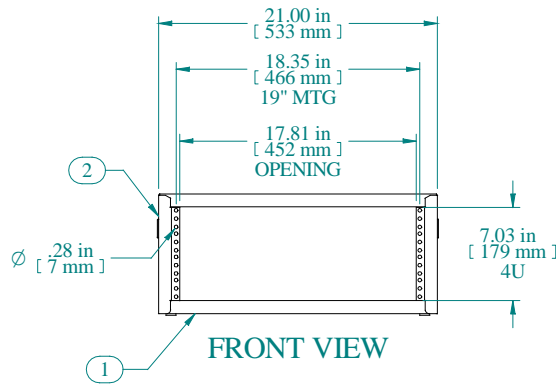

SECTION A-A

TOP VIEW

L.S. VIEW

FRONT VIEW

R.S. VIEW

BOTTOM VIEW

Item Number	Title	Quantity
1	RCBS - BOTTOM	1
2	RCBS - TOP & SIDES	1
3	BLACK PLASTIC HANDLE	2
4	PLUG BUMPER	4

PART NUMBERS

RCBS1900724BK1	PAINTED BLACK TEXTURED
RCBS1900724LG1	PAINTED RAL7035 TEXTURED

NOTES

Shipped with a starter pack of 10-32 clip nuts & matching quantity of 1421ABK black screws

Data subject to change without notice. Isometric drawing not to scale.