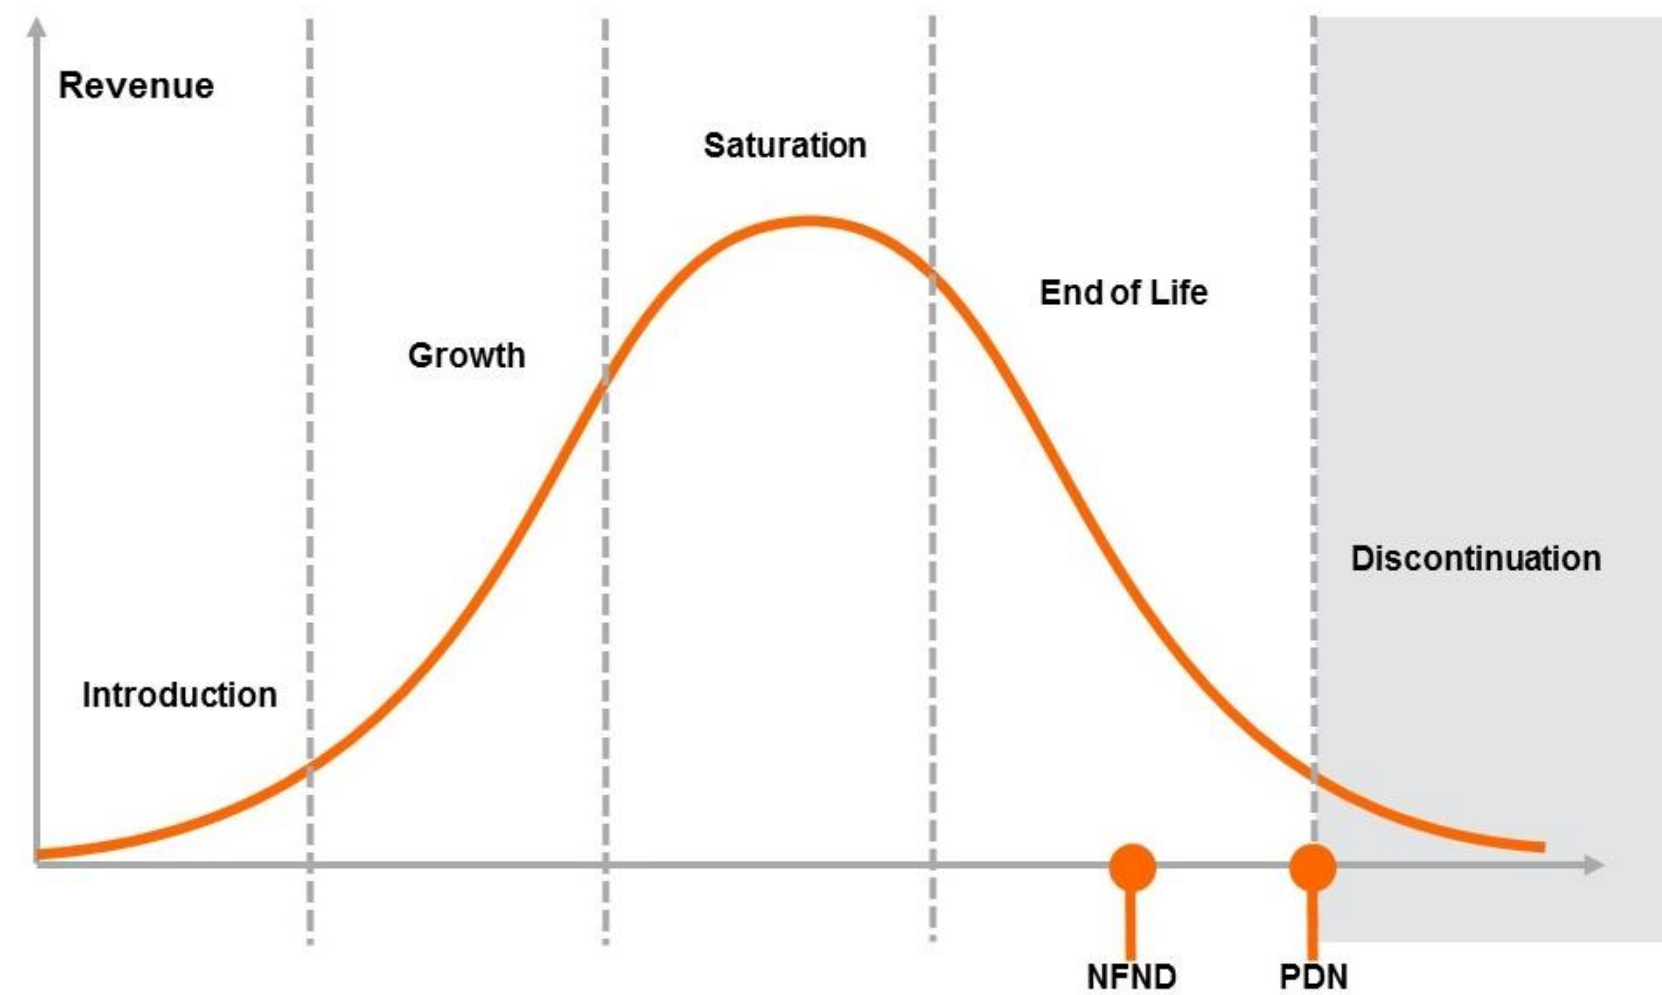

Light is OSRAM

Product Or Individual Q-Code Discontinuation (acc. JEDEC J-STD-048)  
OS-PDN-2019-037

15 July 2019

Last order: 15 January 2020  
Last delivery: 15 July 2020

Please direct your feedback to your local Sales office.