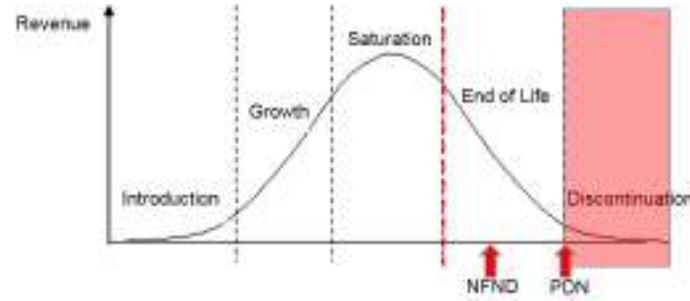

Light is OSRAM

Product Discontinuation (acc. JEDEC J-STD-048)
OS-PD-2018-064

01-Aug-2018

Last order:	01-Oct-2018
Last delivery:	01-Apr-2019
Reason:	Collection PDN due to binning issues and portfolio streamline

---

Please direct your feedback to your local Sales office.