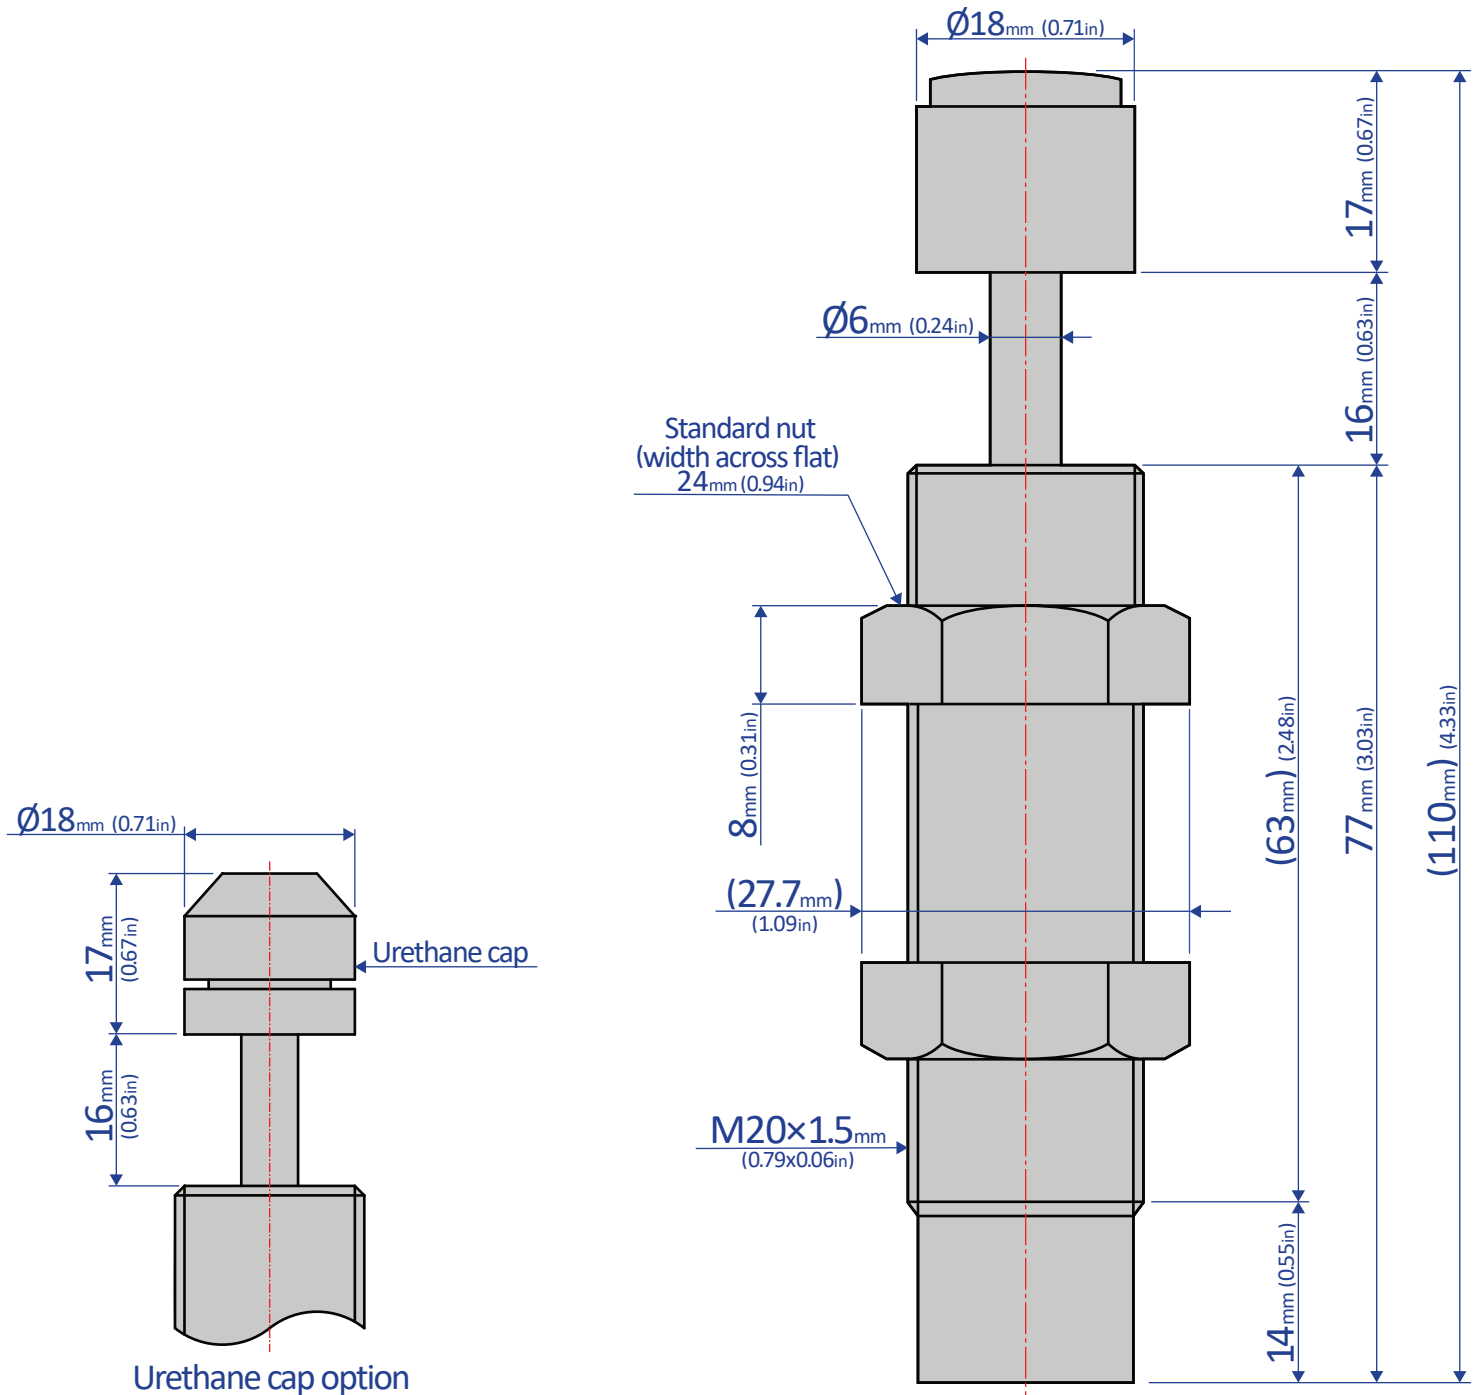

FK-2016H-C

SHOCK ABSORBER - FIXED

Bansbach
easylift[®]

50 West Drive • Melbourne, Florida 32904
(321) 253-1999 • www.easylift.com • www.damper.net