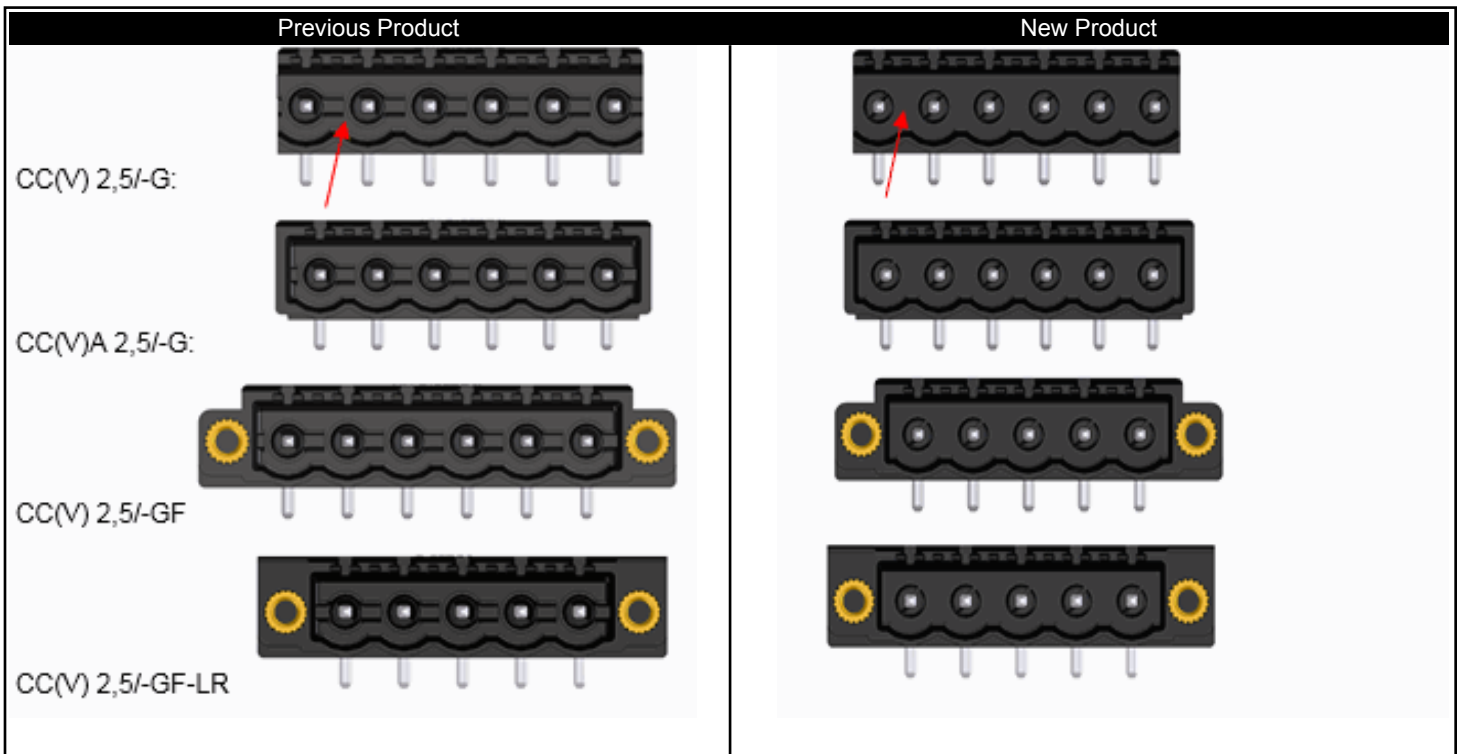

Product Change Notification

PCN-PCC-1282-2018

Business Unit	Product Line Code	Type of Change	Action	Date of Issue
PCC - PCB Connectors	AAA	Product Change Notification	Notify Distributors and Field	2/21/2018

The following Phoenix Contact products have been modified. Existing specifications will be met or exceeded. Please review and acknowledge this document and inform your personnel as needed.

Description for Product Change Notification

To optimize the production process, and within the scope of tool adaptations, the inner contour of the 2-12 position plastic housing will be changed. This change has no effect to the outer dimensions of the connector or the drilling pattern. Also the technical specifications are not affected by this change. During the changeover phase both variants will be delivered in parallel depending on the stock. New versions will be identified by the change in version code as noted on the attached spreadsheet. New versions are expected to begin shipping June 1, 2018.

Stock Status

Can existing stock still be used?	Yes
Is mixture of stock acceptable?	No

Transaction Dates

Date modification goes into effect from Germany:	6/1/2018
Expected first shipment (from Phoenix Contact) of the modified products(s):	6/1/2018