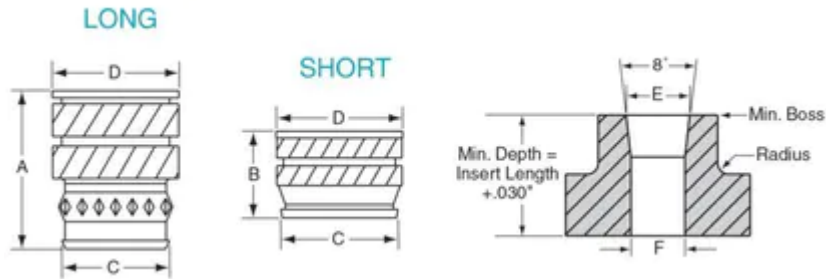

3816X375H-SS

B	0.375 in
Boss Size	1.08 in
Brand	RAF
C	0.532 in
D	0.563 in
F	0.523 in
Finish	None
Length E	0.54 in
Material	Stainless Steel
Series	H
Thread Size	3/8-16

PRODUCT OPTIONS

Finish
None
Black Oxide (26)
Chrome - Bright (10)
Chrome - Satin (11)
Chrome over Nickel (4)
Passivate - AMS 2700 TYPE 2 (48)
Passivate - ASTM A 380- 96 (47)