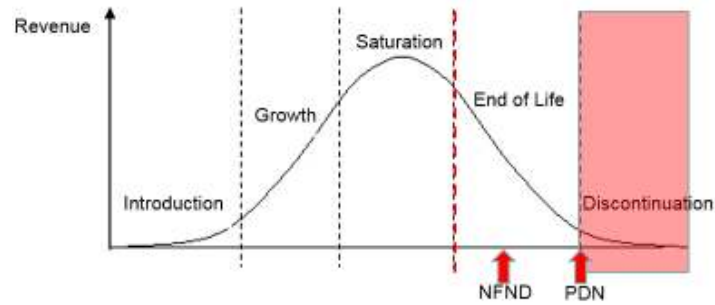

Light is OSRAM

Product Discontinuation (acc. JEDEC J-STD-048)
OS-PD-2017-034

6/15/2017

Last order:	9/15/2017
Last delivery:	12/15/2017
Reason:	Improvement brightness

Please direct your feedback to your local Sales office.