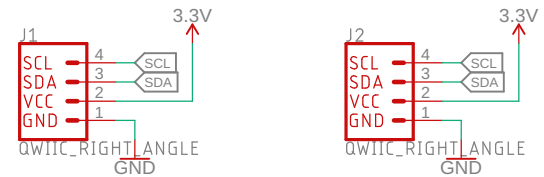

POWER LED

0.1" HEADERS

QWIIIC CONNECTORS

Released under the Creative Commons Attribution Share-Alike 4.0 License
<https://creativecommons.org/licenses/by-sa/4.0/>

TITLE: Qwiic_BMI270 ⊗ ⊗

Design by: Nick P REV: >REV