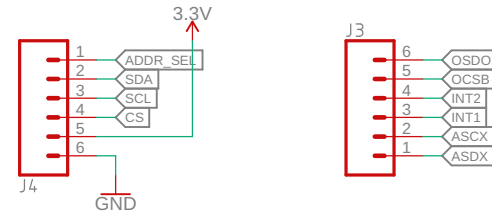

POWER LED

0.1" HEADERS

QWIIIC CONNECTORS

Released under the Creative Commons Attribution Share-Alike 4.0 License
<https://creativecommons.org/licenses/by-sa/4.0/>

TITLE: Qwiic_BMI270 ⊗ ⊗

Design by: Nick P REV: >REV