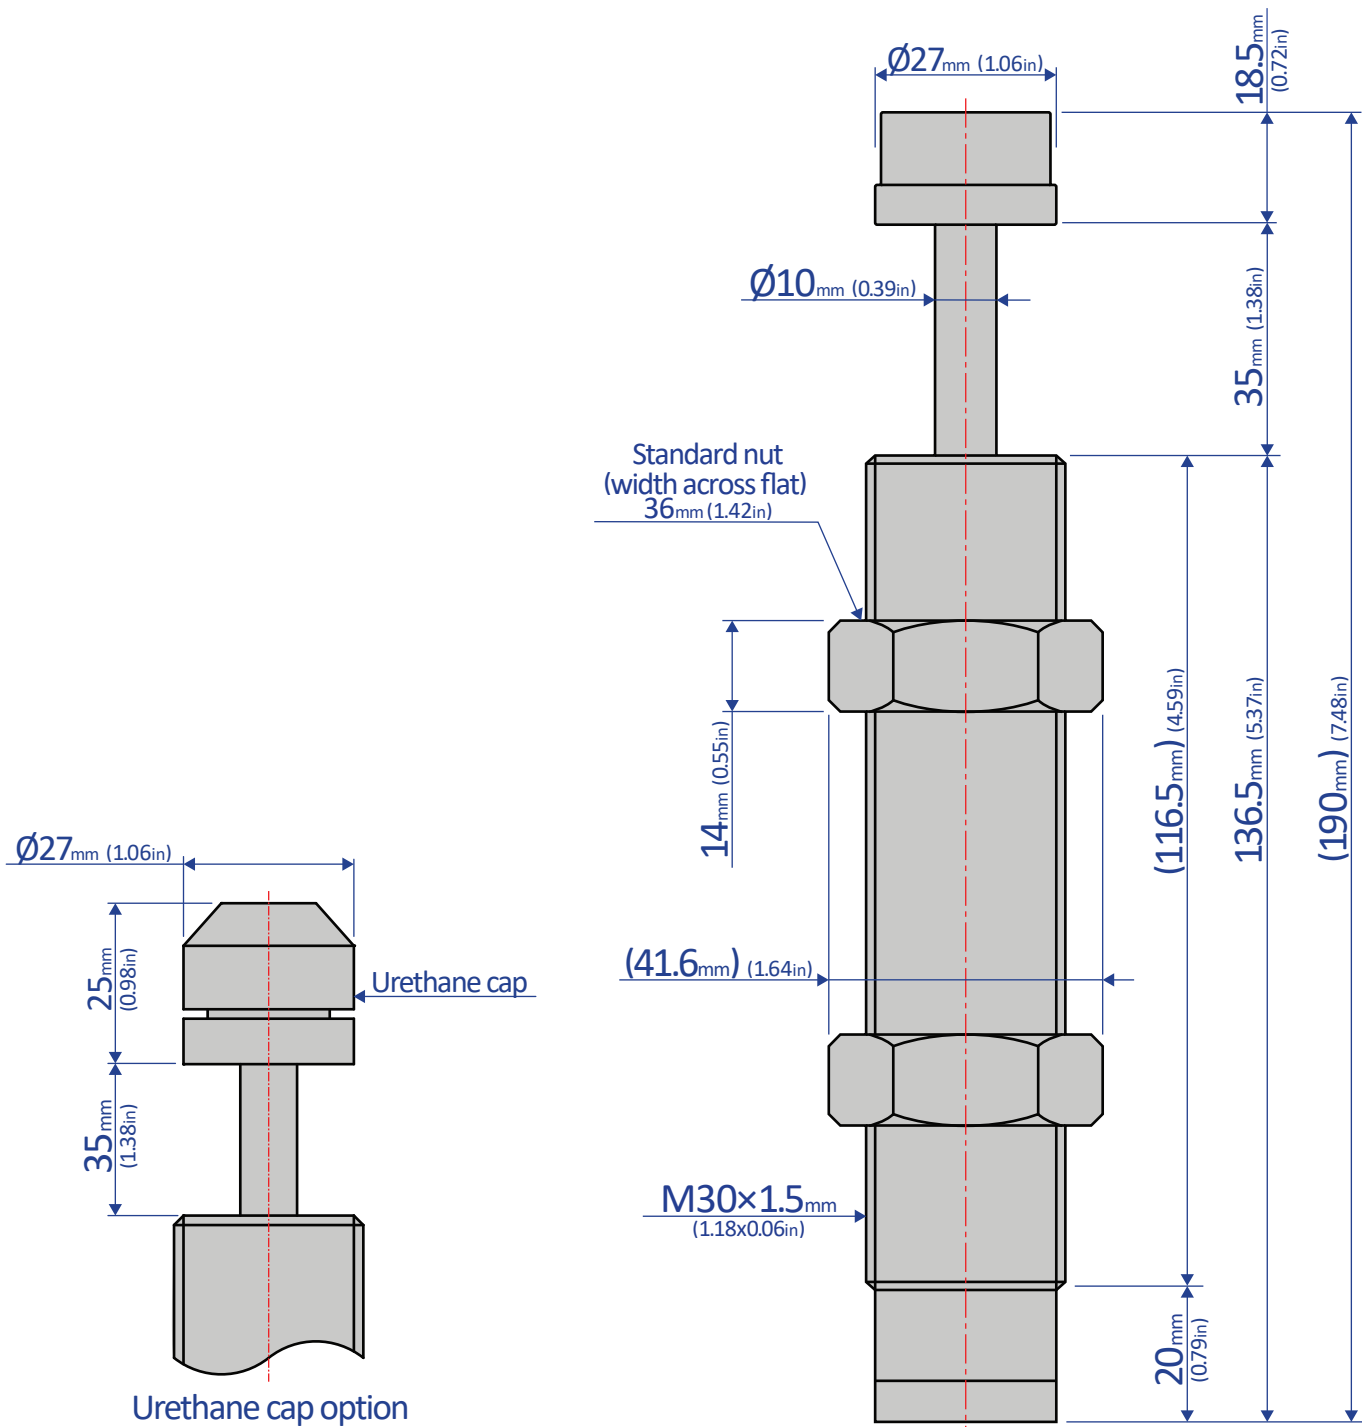

FK-3035M-C

SHOCK ABSORBER - FIXED

Bansbach
easylift[®]

50 West Drive • Melbourne, Florida 32904
(321) 253-1999 • www.easylift.com • www.damper.net